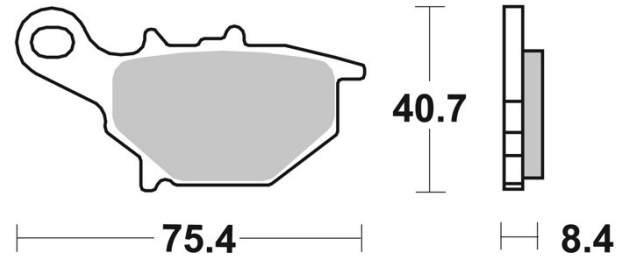

## BRAKE PAD 07036

The 07036 brake pad is synonymous with reliability

The Brembo brake pad guarantees ultimate safety when braking thanks to the use of more than 100 different compounds, designed according to the type of vehicle and use. Stopping distances reduced to a minimum, maximum driving comfort and silent operation are the most important features of Brembo materials. Brembo brake pads are supplied together with an extensive range of accessories and assembly kits for professional-standard installation.

## Technical specifications

Width	Height	Thickness
<b>0 mm</b>	<b>40 mm</b>	<b>8 mm</b>
Compound	Units per box	
<b>Carbon ceramic</b>	<b>2</b>	

COMPATIBLE VEHICLES