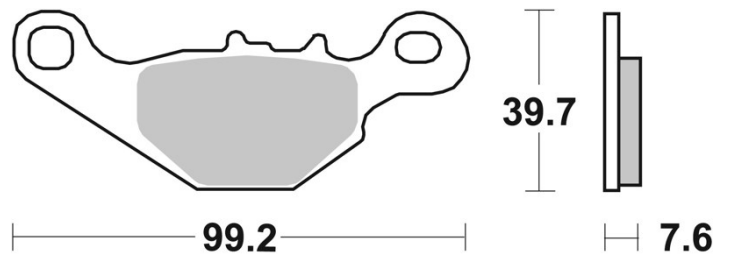

## BRAKE PAD 07036

The 07036 brake pad is synonymous with reliability

The Brembo brake pad guarantees ultimate safety when braking thanks to the use of more than 100 different compounds, designed according to the type of vehicle and use. Stopping distances reduced to a minimum, maximum driving comfort and silent operation are the most important features of Brembo materials. Brembo brake pads are supplied together with an extensive range of accessories and assembly kits for professional-standard installation.

## Technical specifications

Width	Height	Thickness
<b>0 mm</b>	<b>40 mm</b>	<b>8 mm</b>
Compound	Units per box	
<b>Carbon ceramic</b>	<b>2</b>	

COMPATIBLE VEHICLES