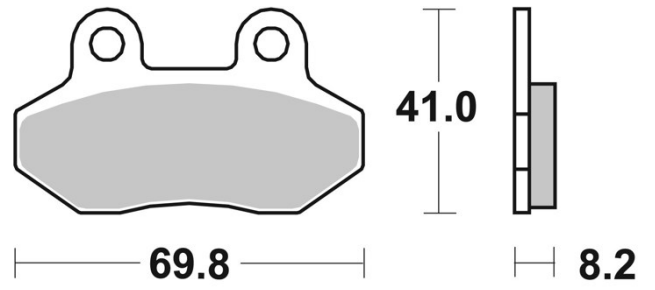

## CC BRAKE PAD 07005

The 07005 brake pad is synonymous with reliability

the evolution of the organic compound, using more carbon. High mileage, excellent hot and cold performance, in dry and wet conditions alike

## Technical specifications

Width	Height	Thickness
<b>0 mm</b>	<b>41 mm</b>	<b>8 mm</b>
Compound	Units per box	
<b>Carbon ceramic</b>	<b>2</b>	

COMPATIBLE VEHICLES