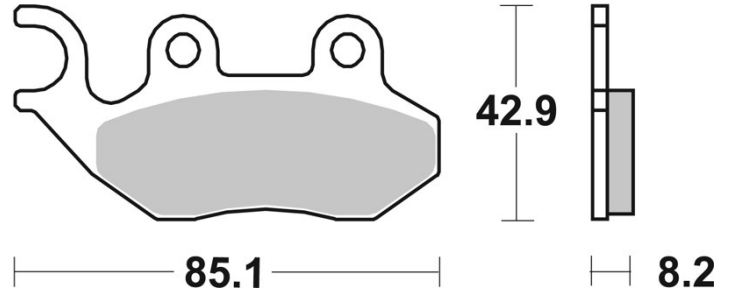

## CC BRAKE PAD 07005

The 07005 brake pad is synonymous with reliability

the evolution of the organic compound, using more carbon. High mileage, excellent hot and cold performance, in dry and wet conditions alike

## Technical specifications

Width	Height	Thickness
<b>0 mm</b>	<b>41 mm</b>	<b>8 mm</b>
Compound	Units per box	
<b>Carbon ceramic</b>	<b>2</b>	

COMPATIBLE VEHICLES