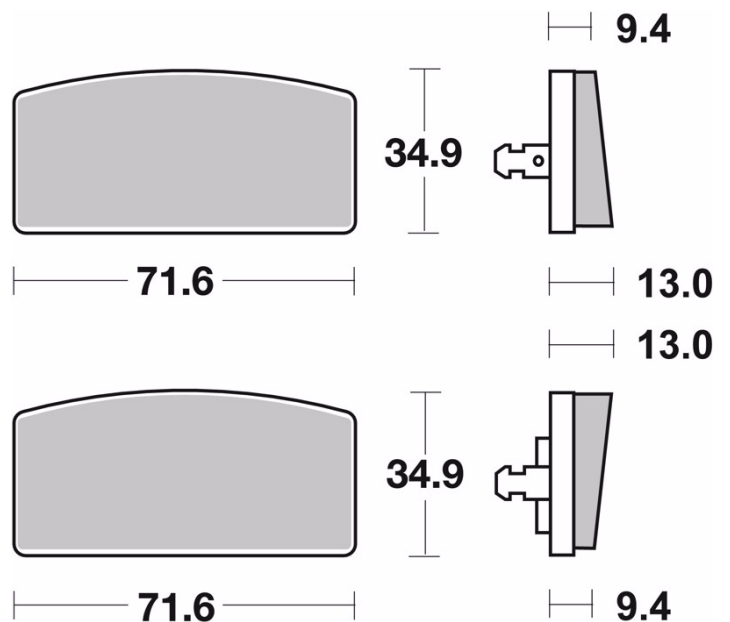

# BRAKE PAD 07GR5915

The 07GR5915 brake pad is synonymous with reliability

The Brembo brake pad guarantees ultimate safety when braking thanks to the use of more than 100 different compounds, designed according to the type of vehicle and use. Stopping distances reduced to a minimum, maximum driving comfort and silent operation are the most important features of Brembo materials. Brembo brake pads are supplied together with an extensive range of accessories and assembly kits for professional-standard installation.

## Technical specifications

Width	Height	Thickness
<b>0 mm</b>	<b>35 mm</b>	<b>13 mm</b>

Compound	Units per box
<b>Carbon ceramic</b>	<b>2</b>

COMPATIBLE VEHICLES