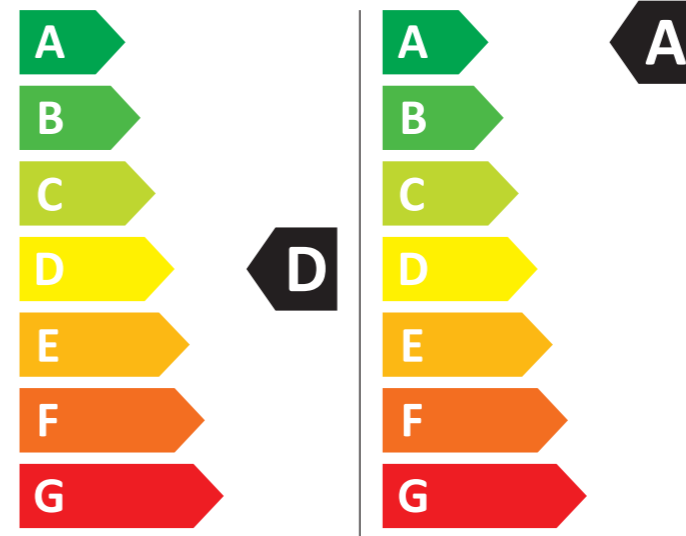

ENERG

LG

F4DR7010SGS

308 kWh/100

46 kWh/100

ABCDEF G

71 dB
ABCD

2019/2014