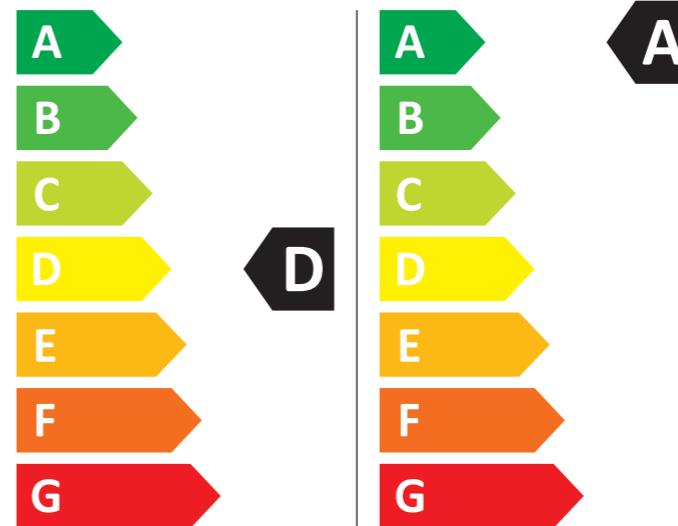

ENERG

LG Electronics

F4DR7510SGH

308 kWh/100

46 kWh/100

6,0 kg

10,0 kg

90 L