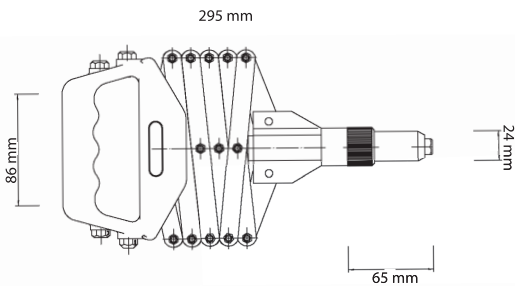

# MANUAL RIVETING TOOL BM-68

## REMACHADORA MANUAL BM-68

English	Español	Français	Deutsch	Portugues
Riveting tool	Remachadora	Outil de pose	Blinnietzange	Rebitadora
for rivets	para remaches	pour rivets	Blindniete	para rebites

1645 gr.

REFERENCE	ARTICLE
<b>BM 68</b>	02BM00680

RIVET Ø m/m	MATERIALS			
	Aluminium	Steel	Inox	Copper
3,0	✓	✓	✓	✓
3,2	✓	✓	✓	✓
4,0	✓	✓	✓	✓
4,8	✓	✓	✓	✓
5,0	✓	✓	✓	
6,0	*	*	*	
6,4	*	*	*	

\* For prolonged usage, we recommend you used the BM-164.