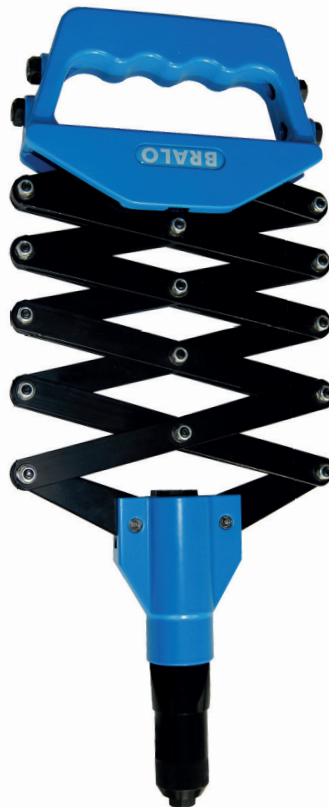

# MANUAL RIVETING TOOL BM-68

## REMACHADORA MANUAL BM-68

English	Español	Français	Deutsch	Portugues
Riveting tool	Remachadora	Outil de pose	Blinnietzange	Rebitadora
for rivets	para remaches	pour rivets	Blindniete	para rebites

1645 gr.

REFERENCE	ARTICLE
<b>BM 68</b>	02BM00680

RIVET Ø m/m	MATERIALS			
	Aluminium	Steel	Inox	Copper
3,0	✓	✓	✓	✓
3,2	✓	✓	✓	✓
4,0	✓	✓	✓	✓
4,8	✓	✓	✓	✓
5,0	✓	✓	✓	
6,0	*	*	*	
6,4	*	*	*	

\* For prolonged usage, we recommend you used the BM-164.