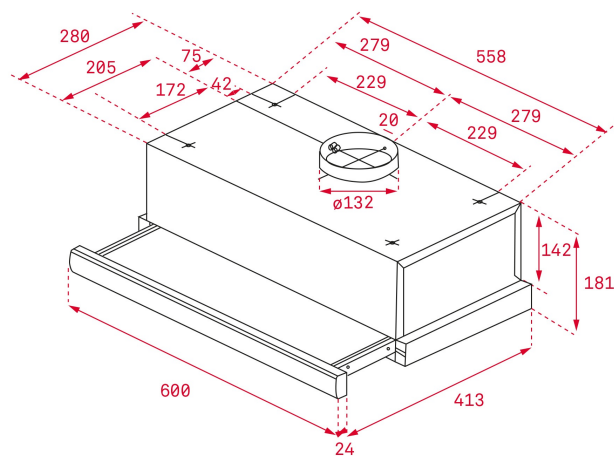

TEKA**EASY TL 6310 Inox**

60cm Pull-out Hood with double motor turbine and 2 speeds

REFERENCE

REF: 40474250

EAN: 8421152145975

FEATURES

Pull-out hood
Mechanical control
2 speeds
Free Outlet exhaust capacity (m³/h): 366
Max speed exhaust capacity (m³/h): 332
Min speed exhaust capacity (m³/h): 233
Max speed sound level (dBA): 54
Min speed sound level (dBA): 45
2 LED lamps
2 aluminium filters
Exchangeable front panel
Anti-return valve included
Optional Charcoal Filter: CNL 1C

LED

DIMENSIONS**Product height (mm):** 181**Product width (mm):** 600**Product depth (mm):** 304-437**Product length (mm):****Net weight (Kg):** 6,1**TECH SPECS**

Energy Efficiency Class: D

Noise (LwA) Min Speed (dB): 49

Noise (LwA) Max Speed (dB): 65

Noise (LwA) Boost Speed (dB): N/A

Ø Outlet (mm): 120

COLOURS

40474250

Stainless Steel