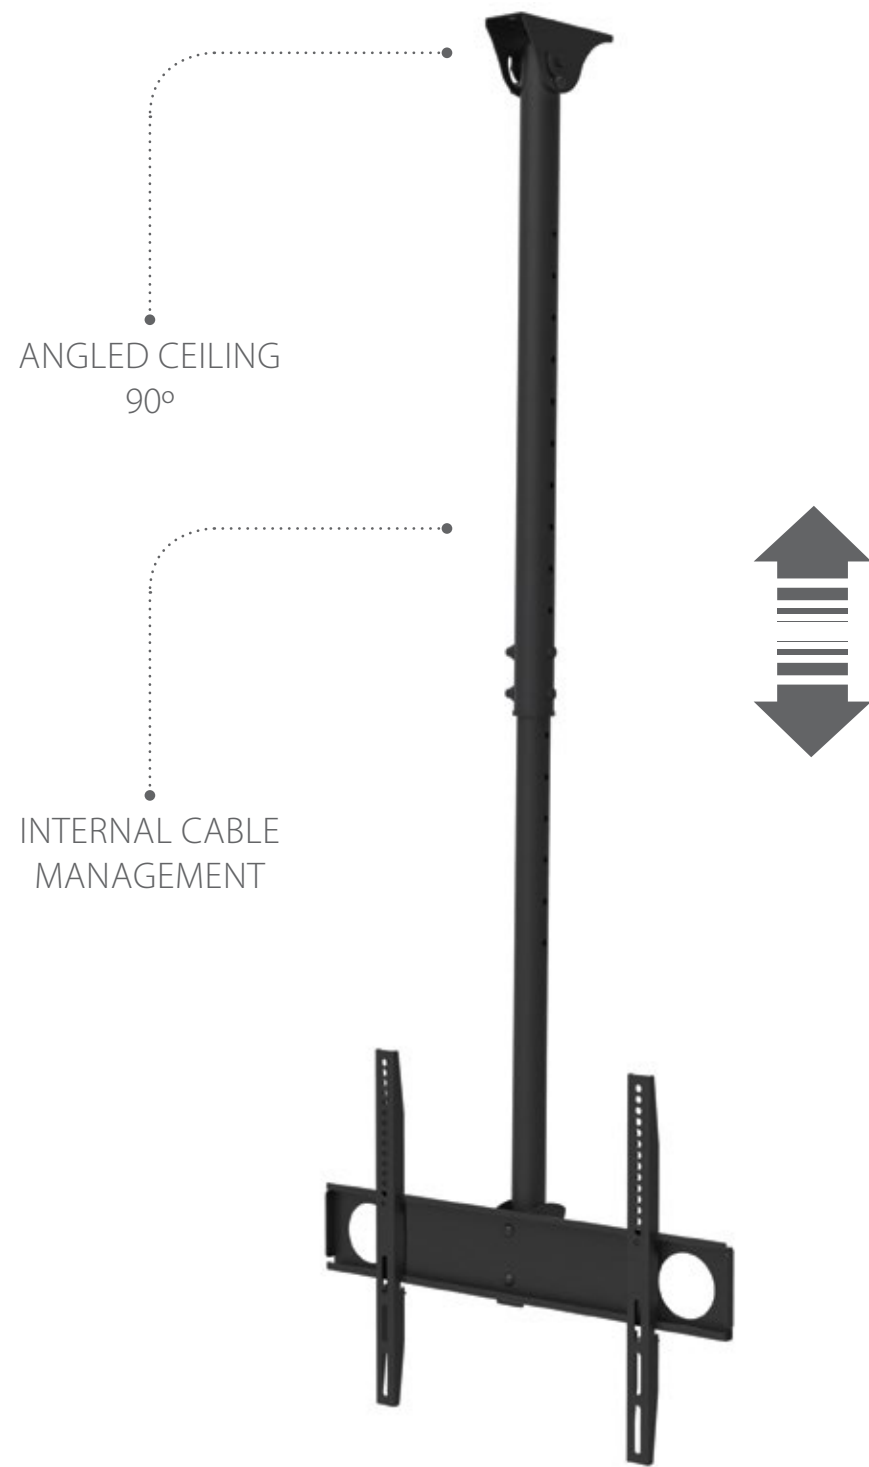

279

EAN 5603209002797

32"-65"

DISPLAY CEILING MOUNT

32-65"

TILT +0° -15°

EXTENSION HEIGHT: 1010-1510MM
INTERNAL CABLE MANAGEMENT

200X200 / 300X300
400X200 / 400X400

BLACK COLOR

EASY TO INSTALL
AND COMBINE

MODULAR MOUNT
WITH **UNLIMITED**
CONFIGURATION

HA600

FOR **PORTRAIT** MODE
COMPATIBLE WITH
279 | 280