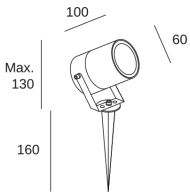

### TECHNICAL FEATURES

Luminaire total power : 8W

Structure material : Aluminium

Structure finish : Black

Diffuser material : Glass

Diffuser finish : Transparent

Recommended light bulb : GU10

Voltage / frequency : 100-240V/50-60Hz

### LUMINOTECHNIC FEATURES

TM30 RG: 96

TM30 RF: 86

Melanopic ratio: 0.52

Lampholder	Quantity	Light source power (W)
GU10	1	Max. power 8W