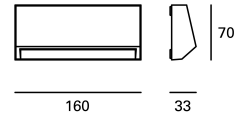

Luminaire total power : 2.9W

Real lumens : 170

Nominal lumens : 350

Real lm/W : 59

Correlated Colour Temperature (CCT) : LED neutral-white 4000K

Lens / reflector angle : FLOOD 94°

Structure material : Polycarbonate + ABS

Structure finish : Black

Diffuser material : Polycarbonate

Diffuser finish : Transparent

Voltage / frequency : 100-240V/50-60Hz

Dimming protocol : ON-OFF

Useful life : 36.000h L70B30

Warranty : 5 Years

LUMINOTECHNIC FEATURES

CRI: 80

MacAdam steps: 3

Photobiological risk: RG0

Lampholder	Quantity	Light source power (W)
LED	1	2.5W