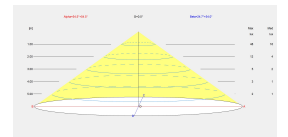

LOGISTICS

Net weight (kg): 0.17

Packaged weight (kg): 0.25

Packaging: 170mm x 80mm x 100mm