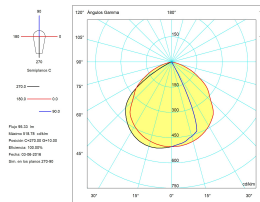

LOGISTICS

Net weight (kg): 0.17

Packaged weight (kg): 0.25

Packaging: 170mm x 80mm x 100mm