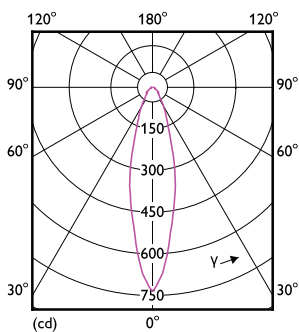

Dados fotométricos

LEDspots MAS SLR 14,8W AR111 G53 940 24D-LDD LDD