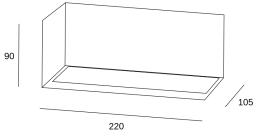

Nemesis LED 90*220mm

Leds C4 Team

05-E027-Z5-EH

Wall fixture IP65 Nemesis LED 90*220mm LED 17.5;NAW SW 2700-3200-4000K ON-OFF Urban grey 1816lm

TECHNICAL FEATURES

IP65 IK04

Total power consumption of light (W) : 19.2W

Real lumens : 1816

Real lm/W : 86

Correlated Colour Temperature (CCT) : SW
2700-3200-4000K

Lens / reflector angle : FLOOD 94°

Structure material : Aluminium

Structure finish : Urban grey

Diffuser material : Glass

LUMINOTECHNIC FEATURES

Lampholder	Quantity	Light source power (W)
LED	1	17.5W
LED	1	-

LOGISTICS

Net weight (kg): 1.68

Packaged weight (kg): 1.81

Packaging: 225mm x 100mm x 120mm

LIGHT APPLICATION