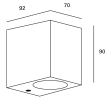

TECHNICAL FEATURES