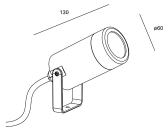

Jumbo

Leds C4 Team

PX-0135-NEG

Spotlight IP65 Jumbo GU10 8W Black

TECHNICAL FEATURES

IP65 IK10   -90° +90° 

Total power consumption of light (W) : 8W

Nominal lumens : 0

Structure material : Polycarbonate + ABS

Structure finish : Black

Diffuser material : Polycarbonate

Diffuser finish : Transparent

Max. size of light bulb : 55/50 mm

Recommended light bulb : GU10

Voltage / frequency : 100-240V/50-60Hz

Net weight (kg): 0.2

Packaged weight (kg): 0.27

Packaging: 175mm x 70mm x 70mm

 20 Un

Post

PX-0135

FOR
LIGHT

1