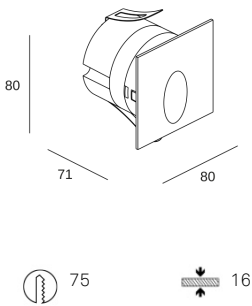

Icon Round

PX-0358-NEG

Recessed wall lighting IP65 Icon Round LED 2.2W 3000K Black 61lm

TECHNICAL FEATURES

Power (W) : 2.2W

Total power consumption of light (W) : 3.3W

Real lumens : 61

Real lm/W : 18

Correlated Colour Temperature (CCT) : LED warm-white 3000K

Dimming protocol : ON-OFF

Lens / reflector angle : FLOOD 87°

Structure material : Aluminium, Polycarbonate + ABS

Structure finish : Black

Diffuser material : Polycarbonate

Diffuser finish : Transparent

Voltage / frequency : 220-240VAC/50-60Hz

Power Factor : 0.47

Useful life : 36.000h L70B30

Warranty : 5 Years

Resistant to marine environments : No

LUMINOTECHNIC FEATURES

Light source: LED

CRI: 80

TM30 RG: 93

TM30 RF: 84

MacAdam steps: 3

Melanopic ratio: 0.46

Photobiological risk: RG0

VENTILATION FEATURES

Power used: 3.3W

Service value measurement standard: EN 60879:2019

LOGISTICS

Packaging: 85mm x 85mm x 95mm