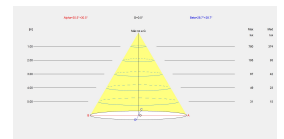

LOGISTICS

Net weight (kg): 0.36

Packaged weight (kg): 0.47

Packaging: 145mm x 125mm x 100mm

32 Un