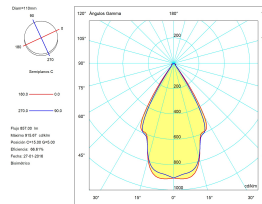

LOGISTICS

Net weight (kg): 0.36

Packaged weight (kg): 0.47

Packaging: 145mm x 125mm x 100mm

32 Un