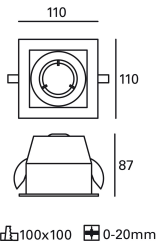

Cardan Simple

TC-1400-BLA

Downlight IP23 Cardan Simple GU10 8 White 857lm

100x100 0-20mm