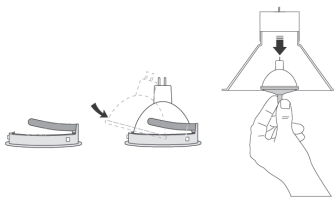

Bombillas LED / LED Lamp / Ampoule LED

Ref. HLX06-2152	6W - 2700K - 604Lm - 60° - Non Dimm
Ref. HLX06-2153	6W - 3000K - 636Lm - 60° - Non Dimm
Ref. HLX06-2154	6W - 4000K - 669Lm - 60° - Non Dimm
Ref. HLX10-2152	10W - 2700K - 815Lm - 60° - Non Dimm
Ref. HLX10-2153	10W - 3000K - 858Lm - 60° - Non Dimm
Ref. HLX10-2154	10W - 3000K - 903Lm - 60° - Non Dimm
Ref. 1LHG-202	7W - 2700K - 607Lm - 38° - Non Dimm
Ref. 1LHG-203	7W - 3000K - 639Lm - 38° - Non Dimm
Ref. 1LHG-204	7W - 4000K - 670Lm - 38° - Non Dimm
Ref. 1LHG-206	7W - 6500K - 700Lm - 38° - Non Dimm
Ref. 1LHG-502	8W - 2700K - 570Lm - 120° - Non Dimm
Ref. 1LHG-503	8W - 3000K - 600Lm - 120° - Non Dimm
Ref. 1LHG-504	8W - 4000K - 600Lm - 120° - Non Dimm
Ref. 1LHG-506	8W - 6500K - 700Lm - 120° - Non Dimm