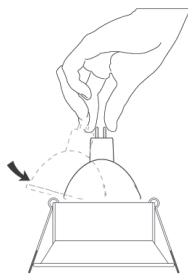

Bombillas LED / LED Lamp / Ampoule LED

Ref. HLX06-2152	6W - 2700K - 604Lm - 60° - Non Dimm
Ref. HLX06-2153	6W - 3000K - 636Lm - 60° - Non Dimm
Ref. HLX06-2154	6W - 4000K - 669Lm - 60° - Non Dimm
Ref. HLX10-2152	10W - 2700K - 815Lm - 60° - Non Dimm
Ref. HLX10-2153	10W - 3000K - 858Lm - 60° - Non Dimm
Ref. HLX10-2154	10W - 3000K - 903Lm - 60° - Non Dimm
Ref. 1LHG-202	7W - 2700K - 607Lm - 38° -Non Dimm
Ref. 1LHG-203	7W - 3000K - 639Lm - 38° -Non Dimm
Ref. 1LHG-204	7W - 4000K - 670Lm - 38° -Non Dimm
Ref. 1LHG-206	7W - 6500K - 700Lm - 38° -Non Dimm
Ref. 1LHG-502	8W - 2700K - 570Lm - 120° -Non Dimm
Ref. 1LHG-503	8W - 3000K - 600Lm - 120° -Non Dimm
Ref. 1LHG-504	8W - 4000K - 600Lm - 120° -Non Dimm
Ref. 1LHG-506	8W - 6500K - 700Lm - 120° -Non Dimm