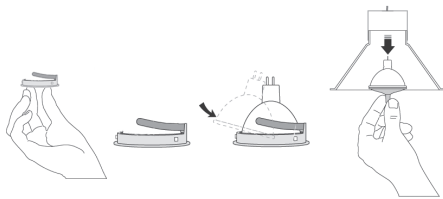

Bombillas LED / LED Lamp / Ampoule LED

Ref. HLX06-2152	6W - 2700K - 604Lm - 60° - Non Dimm
Ref. HLX06-2153	6W - 3000K - 636Lm - 60° - Non Dimm
Ref. HLX06-2154	6W - 4000K - 669Lm - 60° - Non Dimm
Ref. HLX10-2152	10W - 2700K - 815Lm - 60° - Non Dimm
Ref. HLX10-2153	10W - 3000K - 858Lm - 60° - Non Dimm
Ref. HLX10-2154	10W - 3000K - 903Lm - 60° - Non Dimm
Ref. 1LHG-202	7W - 2700K - 607Lm - 38° - Non Dimm
Ref. 1LHG-203	7W - 3000K - 639Lm - 38° - Non Dimm
Ref. 1LHG-204	7W - 4000K - 670Lm - 38° - Non Dimm
Ref. 1LHG-206	7W - 6500K - 700Lm - 38° - Non Dimm
Ref. 1LHG-502	8W - 2700K - 570Lm - 120° - Non Dimm
Ref. 1LHG-503	8W - 3000K - 600Lm - 120° - Non Dimm
Ref. 1LHG-504	8W - 4000K - 600Lm - 120° - Non Dimm
Ref. 1LHG-506	8W - 6500K - 700Lm - 120° - Non Dimm