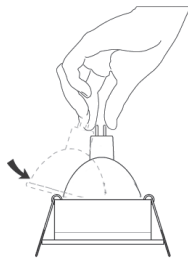

Bombillas LED / LED Lamp / Ampoule LED

Ref. HLX06-2152	6W - 2700K - 604Lm - 60° - Non Dimm
Ref. HLX06-2153	6W - 3000K - 636Lm - 60° - Non Dimm
Ref. HLX06-2154	6W - 4000K - 669Lm - 60° - Non Dimm
Ref. HLX10-2152	10W - 2700K - 815Lm - 60° - Non Dimm
Ref. HLX10-2153	10W - 3000K - 858Lm - 60° - Non Dimm
Ref. HLX10-2154	10W - 3000K - 903Lm - 60° - Non Dimm
Ref. 1LHG-202	7W - 2700K - 607Lm - 38° -Non Dimm
Ref. 1LHG-203	7W - 3000K - 639Lm - 38° -Non Dimm
Ref. 1LHG-204	7W - 4000K - 670Lm - 38° -Non Dimm
Ref. 1LHG-206	7W - 6500K - 700Lm - 38° -Non Dimm
Ref. 1LHG-502	8W - 2700K - 570Lm - 120° -Non Dimm
Ref. 1LHG-503	8W - 3000K - 600Lm - 120° -Non Dimm
Ref. 1LHG-504	8W - 4000K - 600Lm - 120° -Non Dimm
Ref. 1LHG-506	8W - 6500K - 700Lm - 120° -Non Dimm