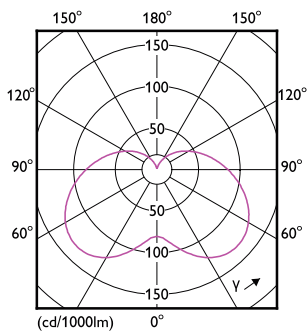

Product data

General Information		Operating and Electrical	
Cap-Base	E14 [E14]	Input Frequency	50 to 60 Hz
EU RoHS compliant	Yes	Power (Nom)	7 W
Nominal Lifetime (Nom)	15000 h	Lamp Current (Nom)	59 mA
Switching Cycle	50000X	Wattage Equivalent	60 W
Light Technical		Starting Time (Nom)	0.5 s
Color Code	840 [CCT of 4000K]	Warm Up Time to 60% Light (Nom)	0.5 s
Luminous Flux (Nom)	806 lm	Power Factor (Nom)	0.51
Color Designation	Cool White (CW)	Voltage (Nom)	220-240 V
Correlated Color Temperature (Nom)	4000 K	Temperature	
Luminous Efficacy (rated) (Nom)	115.00 lm/W	T-Case Maximum (Nom)	87 °C
Color Consistency	<6	Controls and Dimming	
Color Rendering Index (Nom)	80	Dimmable	No
LLMF At End Of Nominal Lifetime (Nom)	70 %		

Product Data

Full product code	871951431298200
-------------------	-----------------

Order product name	CorePro LEDcandle ND 7-60W E14 840 B38 FR
EAN/UPC - Product	8719514312982
Order code	31298200
Local order code	LEDC7F/E14840
Numerator - Quantity Per Pack	1
Numerator - Packs per outer box	10
Material Nr. (12NC)	929002972702
Net Weight (Piece)	0.053 kg

Dimensional drawing

Candle B38 7-60W 806lm 4000K E14 ND FR

Product	D	C
CorePro LEDcandle ND 7-60W E14 840 B38 FR	38 mm	114 mm

Photometric data

LEDcandle CorePro B38 7W E14 827 FR-LDD

LEDcandle CorePro 7W B38 E14 840 FR-POC