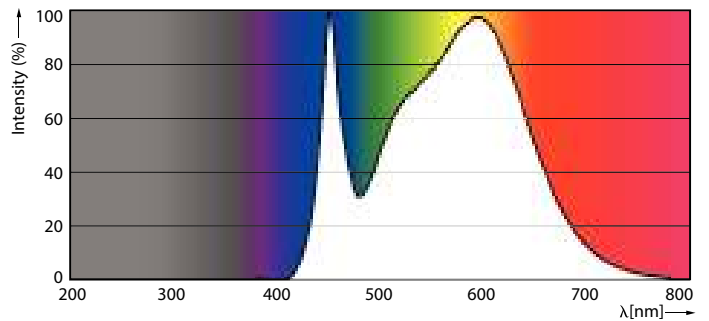

Product data

General Information		Operating and Electrical	
Cap-Base	E14 [E14]	Input Frequency	50 to 60 Hz
EU RoHS compliant	Yes	Power (Nom)	7 W
Nominal Lifetime (Nom)	15000 h	Lamp Current (Nom)	59 mA
Switching Cycle	50000X	Wattage Equivalent	60 W
Light Technical		Starting Time (Nom)	0.5 s
Color Code	840 [CCT of 4000K]	Warm Up Time to 60% Light (Nom)	0.5 s
Luminous Flux (Nom)	806 lm	Power Factor (Nom)	0.51
Color Designation	Cool White (CW)	Voltage (Nom)	220-240 V
Correlated Color Temperature (Nom)	4000 K	Temperature	
Luminous Efficacy (rated) (Nom)	115.00 lm/W	T-Case Maximum (Nom)	87 °C
Color Consistency	<6	Controls and Dimming	
Color Rendering Index (Nom)	80	Dimmable	No
LLMF At End Of Nominal Lifetime (Nom)	70 %		

Dimensional drawing

Candle B38 7-60W 806lm 4000K E14 ND FR

Product	D	C
CorePro LEDcandle ND 7-60W E14 840 B38 FR	38 mm	114 mm

Photometric data

LEDcandle CorePro B38 7W E14 827 FR-LDD

LEDcandle CorePro 7W B38 E14 840 FR-POC