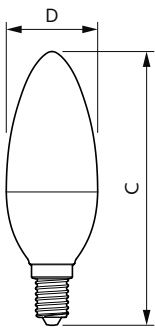

Product data

General Information		Operating and Electrical	
Cap-Base	E14 [E14]	Input Frequency	50 to 60 Hz
EU RoHS compliant	Yes	Power (Nom)	7 W
Nominal Lifetime (Nom)	15000 h	Lamp Current (Nom)	59 mA
Switching Cycle	50000X	Wattage Equivalent	60 W
Light Technical		Starting Time (Nom)	0.5 s
Color Code	840 [CCT of 4000K]	Warm Up Time to 60% Light (Nom)	0.5 s
Luminous Flux (Nom)	806 lm	Power Factor (Nom)	0.51
Color Designation	Cool White (CW)	Voltage (Nom)	220-240 V
Correlated Color Temperature (Nom)	4000 K	Temperature	
Luminous Efficacy (rated) (Nom)	115.00 lm/W	T-Case Maximum (Nom)	87 °C
Color Consistency	<6	Controls and Dimming	
Color Rendering Index (Nom)	80	Dimmable	No
LLMF At End Of Nominal Lifetime (Nom)	70 %		

Dimensional drawing

Candle B38 7-60W 806lm 4000K E14 ND FR

Product	D	C
CorePro LEDcandle ND 7-60W E14 840 B38 FR	38 mm	114 mm

Photometric data

LEDcandle CorePro B38 7W E14 827 FR-LDD

LEDcandle CorePro 7W B38 E14 840 FR-POC