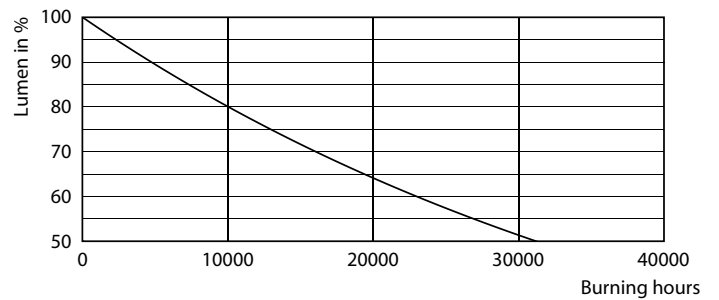

CorePro Plastic LEDcandles & lusters

Photometric data

LEDcandle CorePro 7W B38 E14 840-GUL

Lifetime

15K LED

15K LMP