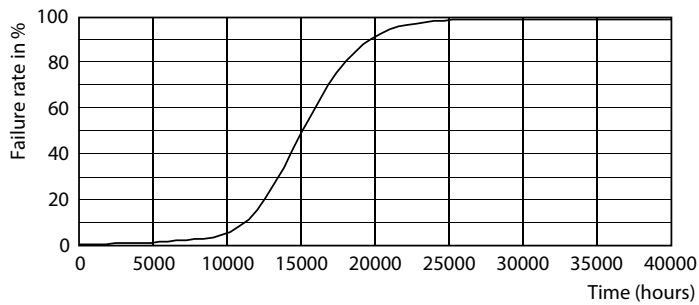

CorePro Plastic LEDcandles & lusters

Photometric data

LEDcandle CorePro 7W B38 E14 840-GUL

Lifetime

15K LED