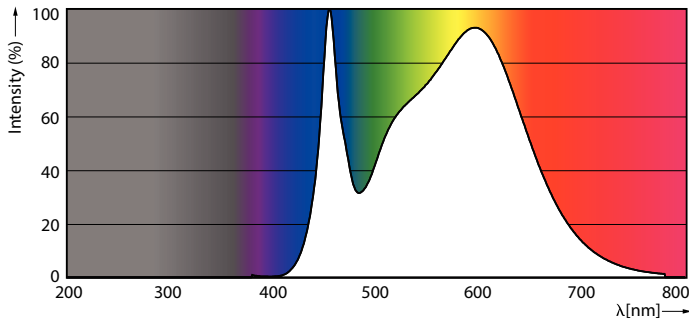

Photometric data

LEDspots Corepro SLR 1 4,9W PAR16 GU10 840 120D-POC