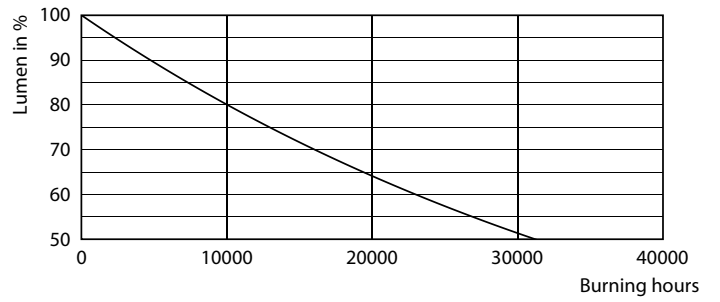

CorePro LEDspot MV

Lifetime

15K LED

15K LMP