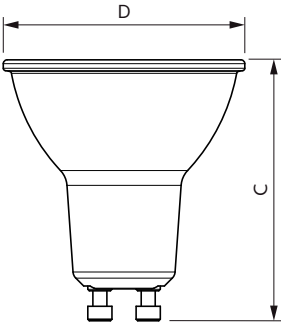

Product data

General Information	
Cap-Base	GU10 [GU10]
EU RoHS compliant	Yes
Nominal Lifetime (Nom)	15000 h
Switching Cycle	50000X
Flux measurement reference	Sphere
Light Technical	
Colour Code	840 [CCT of 4000K]
Beam Angle (Nom)	120 °
Luminous Flux (Nom)	550 lm
Colour Designation	Cool White (CW)
Colour Temperature, horizontal (Nom)	4000 K
Luminous Efficacy (rated) (Nom)	112.00 lm/W
Color Consistency	<6
Colour Rendering Index horiz (Nom)	80
LLMF At End Of Nominal Lifetime (Nom)	70 %
Operating and Electrical	
Input Frequency	50 to 60 Hz
Power (Rated) (Nom)	4.9 W
Lamp Current (Nom)	40 mA
Starting Time (Nom)	0.5 s

CorePro LEDspot MV

Order code	30865700
Numerator - Quantity Per Pack	1
Numerator - Packs per outer box	10
Material Nr. (12NC)	929002981302

Net Weight (Piece)	0.038 kg
--------------------	----------

Dimensional drawing