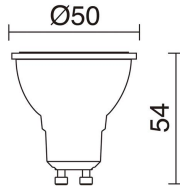

### TECHNICAL DATA

Dimensions	Height x Width x Length (mm): 108 x 63 x 93
IP	IP54
IK	06
Protection class	Class I
Frequency	50/60 Hz
Input voltage	110-240V AC V
Auxiliary gear	Without equipment, not needed
Weight	0.5 Kg
Cable outlets	1
ECORAE category I	CAT-A
ECORAE I	0.5
Flammable surfaces	Yes

**CUB** 555C-G21X1A-04

Wall Bracket CUB IP54 GU10 4.50W Anthracite

**RECOMMENDED ACCESSORIES**

**578A-L2105A-02**  
Lamp LED PRO GU10 LED Bulb  
4.50W 4000K White

Input voltage	110-240V AC
Frequency	50/60
Wattage (W)	4.5
IP	IP20
Protection class	Class I