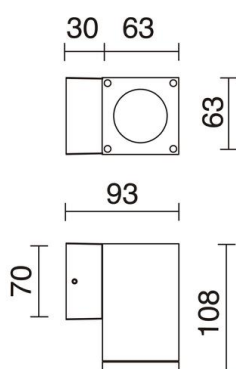

CUB 555C-G21X1A-04

Wall Bracket CUB IP54 GU10 4.50W Anthracite