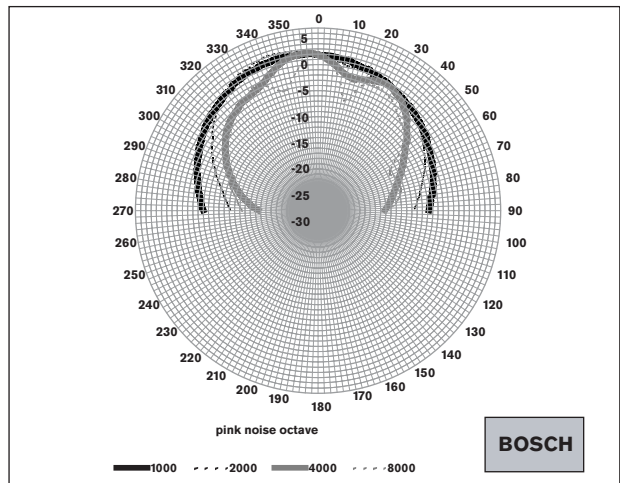

Circuit diagram

Frequency response

Polar diagram horizontal
(measured with pink noise)

Polar diagram horizontal
(measured with pink noise)

Polar diagram vertical
(measured with pink noise)

Polar diagram vertical
(measured with pink noise)

Technical performance acc. to IEC 60268-5 - LB2-UC30-x

Electrical	
Maximum power	45 W
Rated power	30 W (30 - 15 - 7.5 - 3.75 W)
Sound pressure level	
at rated power / 1W (1 kHz, 1 m)	105 dB / 90 dB
Opening angle at 1 kHz/4 kHz (-6dB)	
horizontal	160 / 80 degrees
vertical	150 / 90 degrees
Effective freq. range (-10 dB)	100 Hz to 18.5 kHz
Rated voltage	15.5 / 70 / 100 V
Rated impedance	8 / 167 / 333 Ohm
Connection	2 m (78.8 in), 2-wire cable
Mechanical	
Dimensions (H x W x D)	250 x 160 x 140 mm (9.84 x 6.30 x 5.51 in)
Speaker diameters	127 mm (5") woofer 13 mm (0.51") dome tweeter
Color	Charcoal (RAL 7021) (D) White (RAL 9010) (L)
Material	ABS (cabinet) / Aluminum (front grille)
Weight	2.4 kg (5.29 lb)
Environmental	
Operation temperature	-25 °C to +55 °C (-13 °F to +131 °F)
Storage temperature	-40 °C to +70 °C (-40 °F to +158 °F)
Relative humidity	< 95%
Certification and Approvals	
Safety	acc. to EN 60065
Water protection	acc. to EN 60529, IPx4
Self-extinguishing ABS	acc. to UL 94 V 0