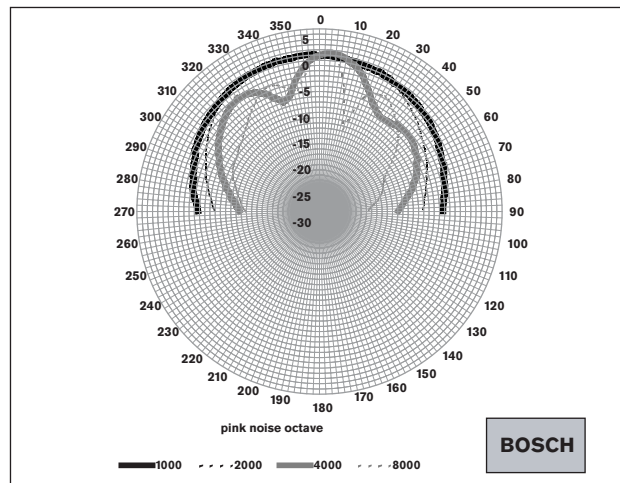

Circuit diagram

Frequency response

Polar diagram horizontal
(measured with pink noise)

Polar diagram horizontal
(measured with pink noise)

Polar diagram vertical
(measured with pink noise)

Polar diagram vertical
(measured with pink noise)

Technical performance acc. to IEC 60268-5 - LB2-UC30-x

Electrical	
Maximum power	45 W
Rated power	30 W (30 - 15 - 7.5 - 3.75 W)
Sound pressure level	
at rated power / 1W (1 kHz, 1 m)	105 dB / 90 dB
Opening angle at 1 kHz/4 kHz (-6dB)	
horizontal	160 / 80 degrees
vertical	150 / 90 degrees
Effective freq. range (-10 dB)	100 Hz to 18.5 kHz
Rated voltage	15.5 / 70 / 100 V
Rated impedance	8 / 167 / 333 Ohm
Connection	2 m (78.8 in), 2-wire cable
Mechanical	
Dimensions (H x W x D)	250 x 160 x 140 mm (9.84 x 6.30 x 5.51 in)
Speaker diameters	127 mm (5") woofer 13 mm (0.51") dome tweeter
Color	Charcoal (RAL 7021) (D) White (RAL 9010) (L)
Material	ABS (cabinet) / Aluminum (front grille)
Weight	2.4 kg (5.29 lb)
Environmental	
Operation temperature	-25 °C to +55 °C (-13 °F to +131 °F)
Storage temperature	-40 °C to +70 °C (-40 °F to +158 °F)
Relative humidity	< 95%
Certification and Approvals	
Safety	acc. to EN 60065
Water protection	acc. to EN 60529, IPx4
Self-extinguishing ABS	acc. to UL 94 V 0