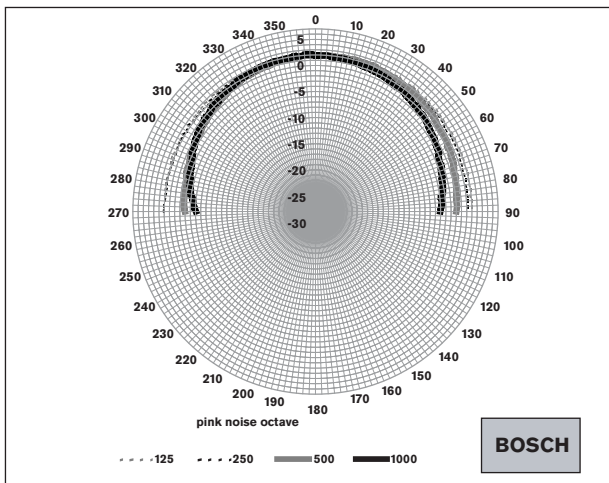

Circuit diagram

Frequency response

Polar diagram horizontal
(measured with pink noise)

Polar diagram horizontal
(measured with pink noise)

Polar diagram vertical
(measured with pink noise)

Polar diagram vertical
(measured with pink noise)

Technical performance acc. to IEC 60268-5 - LB2-UC30-x

Electrical	
Maximum power	45 W
Rated power	30 W (30 - 15 - 7.5 - 3.75 W)
Sound pressure level	
at rated power / 1W (1 kHz, 1 m)	105 dB / 90 dB
Opening angle at 1 kHz/4 kHz (-6dB)	
horizontal	160 / 80 degrees
vertical	150 / 90 degrees
Effective freq. range (-10 dB)	100 Hz to 18.5 kHz
Rated voltage	15.5 / 70 / 100 V
Rated impedance	8 / 167 / 333 Ohm
Connection	2 m (78.8 in), 2-wire cable
Mechanical	
Dimensions (H x W x D)	250 x 160 x 140 mm (9.84 x 6.30 x 5.51 in)
Speaker diameters	127 mm (5") woofer 13 mm (0.51") dome tweeter
Color	Charcoal (RAL 7021) (D) White (RAL 9010) (L)
Material	ABS (cabinet) / Aluminum (front grille)
Weight	2.4 kg (5.29 lb)
Environmental	
Operation temperature	-25 °C to +55 °C (-13 °F to +131 °F)
Storage temperature	-40 °C to +70 °C (-40 °F to +158 °F)
Relative humidity	< 95%
Certification and Approvals	
Safety	acc. to EN 60065
Water protection	acc. to EN 60529, IPx4
Self-extinguishing ABS	acc. to UL 94 V 0