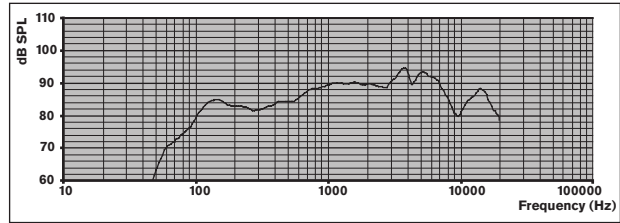

Frequency response