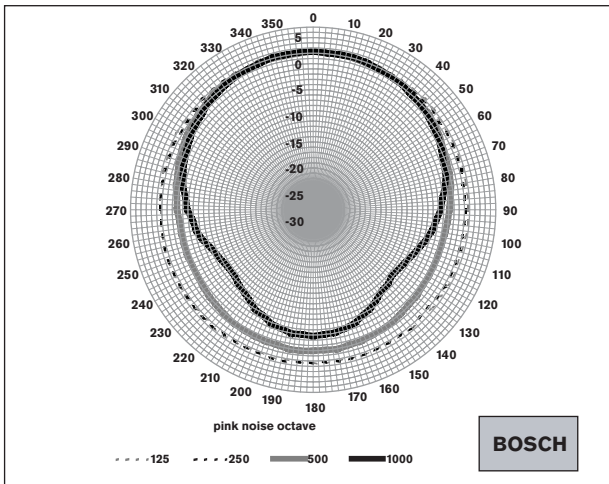

Circuit diagram

Frequency response

Polar diagram horizontal
(measured with pink noise)

Polar diagram horizontal
(measured with pink noise)

Polar diagram vertical
(measured with pink noise)

Polar diagram vertical
(measured with pink noise)

Technical performance acc. to IEC 60268-5 - LB2-UC30-x

Electrical	
Maximum power	45 W
Rated power	30 W (30 - 15 - 7.5 - 3.75 W)
Sound pressure level	
at rated power / 1W (1 kHz, 1 m)	105 dB / 90 dB
Opening angle at 1 kHz/4 kHz (-6dB)	
horizontal	160 / 80 degrees
vertical	150 / 90 degrees
Effective freq. range (-10 dB)	100 Hz to 18.5 kHz
Rated voltage	15.5 / 70 / 100 V
Rated impedance	8 / 167 / 333 Ohm
Connection	2 m (78.8 in), 2-wire cable
Mechanical	
Dimensions (H x W x D)	250 x 160 x 140 mm (9.84 x 6.30 x 5.51 in)
Speaker diameters	127 mm (5") woofer 13 mm (0.51") dome tweeter
Color	Charcoal (RAL 7021) (D) White (RAL 9010) (L)
Material	ABS (cabinet) / Aluminum (front grille)
Weight	2.4 kg (5.29 lb)
Environmental	
Operation temperature	-25 °C to +55 °C (-13 °F to +131 °F)
Storage temperature	-40 °C to +70 °C (-40 °F to +158 °F)
Relative humidity	< 95%
Certification and Approvals	
Safety	acc. to EN 60065
Water protection	acc. to EN 60529, IPx4
Self-extinguishing ABS	acc. to UL 94 V 0