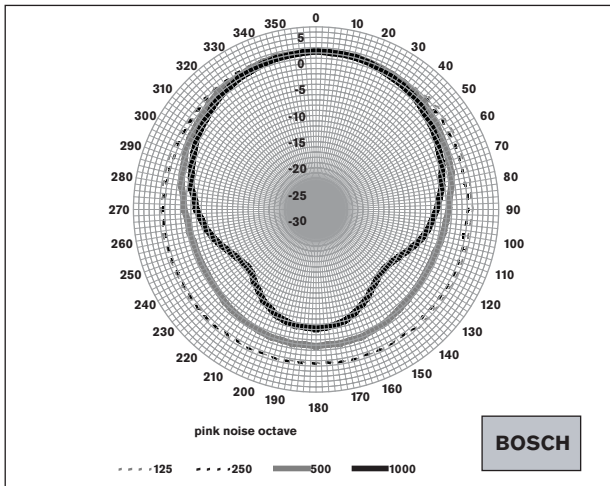

Circuit diagram

Frequency response

Polar diagram horizontal
(measured with pink noise)

Polar diagram horizontal
(measured with pink noise)

Polar diagram vertical
(measured with pink noise)

Polar diagram vertical
(measured with pink noise)

Technical performance acc. to IEC 60268-5 - LB2-UC30-x

Electrical	
Maximum power	45 W
Rated power	30 W (30 - 15 - 7.5 - 3.75 W)
Sound pressure level	
at rated power / 1W (1 kHz, 1 m)	105 dB / 90 dB
Opening angle at 1 kHz/4 kHz (-6dB)	
horizontal	160 / 80 degrees
vertical	150 / 90 degrees
Effective freq. range (-10 dB)	100 Hz to 18.5 kHz
Rated voltage	15.5 / 70 / 100 V
Rated impedance	8 / 167 / 333 Ohm
Connection	2 m (78.8 in), 2-wire cable
Mechanical	
Dimensions (H x W x D)	250 x 160 x 140 mm (9.84 x 6.30 x 5.51 in)
Speaker diameters	127 mm (5") woofer 13 mm (0.51") dome tweeter
Color	Charcoal (RAL 7021) (D) White (RAL 9010) (L)
Material	ABS (cabinet) / Aluminum (front grille)
Weight	2.4 kg (5.29 lb)
Environmental	
Operation temperature	-25 °C to +55 °C (-13 °F to +131 °F)
Storage temperature	-40 °C to +70 °C (-40 °F to +158 °F)
Relative humidity	< 95%
Certification and Approvals	
Safety	acc. to EN 60065
Water protection	acc. to EN 60529, IPx4
Self-extinguishing ABS	acc. to UL 94 V 0