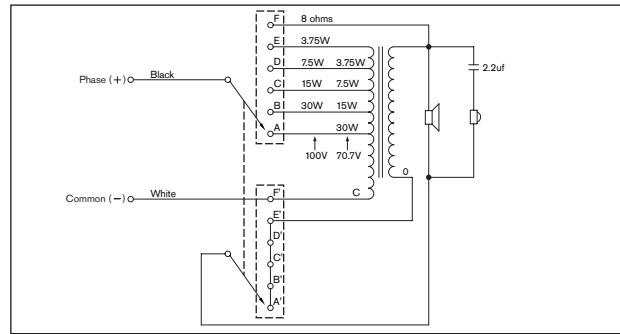

Circuit diagram

Frequency response

Polar diagram horizontal
(measured with pink noise)

Polar diagram horizontal
(measured with pink noise)

Polar diagram vertical
(measured with pink noise)

Polar diagram vertical
(measured with pink noise)

Technical performance acc. to IEC 60268-5 - LB2-UC30-x

Electrical	
Maximum power	45 W
Rated power	30 W (30 - 15 - 7.5 - 3.75 W)
Sound pressure level	
at rated power / 1W (1 kHz, 1 m)	105 dB / 90 dB
Opening angle at 1 kHz/4 kHz (-6dB)	
horizontal	160 / 80 degrees
vertical	150 / 90 degrees
Effective freq. range (-10 dB)	100 Hz to 18.5 kHz
Rated voltage	15.5 / 70 / 100 V
Rated impedance	8 / 167 / 333 Ohm
Connection	2 m (78.8 in), 2-wire cable
Mechanical	
Dimensions (H x W x D)	250 x 160 x 140 mm (9.84 x 6.30 x 5.51 in)
Speaker diameters	127 mm (5") woofer 13 mm (0.51") dome tweeter
Color	Charcoal (RAL 7021) (D) White (RAL 9010) (L)
Material	ABS (cabinet) / Aluminum (front grille)
Weight	2.4 kg (5.29 lb)
Environmental	
Operation temperature	-25 °C to +55 °C (-13 °F to +131 °F)
Storage temperature	-40 °C to +70 °C (-40 °F to +158 °F)
Relative humidity	< 95%
Certification and Approvals	
Safety	acc. to EN 60065
Water protection	acc. to EN 60529, IPx4
Self-extinguishing ABS	acc. to UL 94 V 0