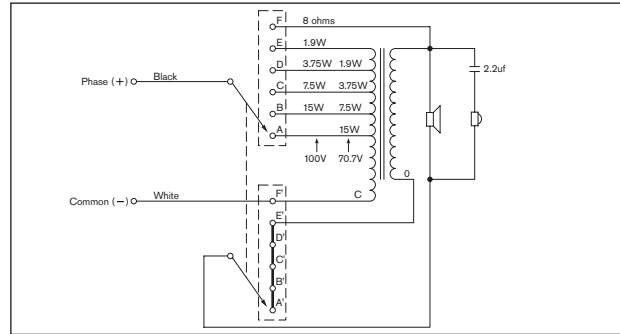

Technical performance acc. to IEC 60268-5 - LB2-UC15-x

Electrical	
Maximum power	22.5 W
Rated power	15 W (15 - 7.5 - 3.75 - 1.9 W)
Sound pressure level	
at rated power / 1W (1 kHz, 1 m)	98 dB / 86 dB
Opening angle at 1 kHz/4 kHz (-6 dB)	
horizontal	180 / 100 degrees
vertical	168 / 35 degrees
Effective freq. range (-10 dB)	95 Hz to 19,5 Hz
Rated voltage	11 / 70 / 100 V
Rated impedance	8 / 333 / 667 Ohm
Connection	2 m (78.8 in), 2-wire cable
Mechanical	
Dimensions (H x W x D)	205 x 136 x 117 mm (8.07 x 5.35 x 4.60 in)
Speaker diameters	101.6 mm (4") woofer 13 mm (0.51") dome tweeter
Color	Charcoal (RAL 7021) (D) White (RAL 9010) (L)
Material	ABS (cabinet) / Aluminum (front grille)
Weight	1.9 kg (4.18 lb)
Environmental	
Operation temperature	-25 °C to +55 °C (-13 °F to + 131 °F)
Storage temperature	-40 °C to +70 °C (-40 °F to + 158 °F)
Relative humidity	< 95%
Certification and Approvals	
Safety	acc. to EN 60065
Water protection	acc. to EN 60529, IPx4
Self-extinguishing ABS	acc. to UL 94 V 0

Circuit diagram