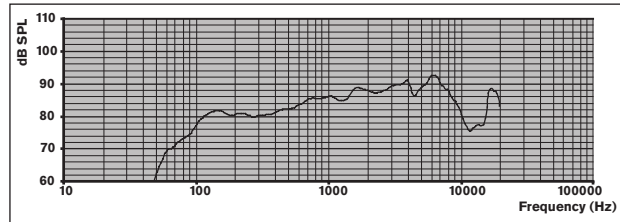

Frequency response