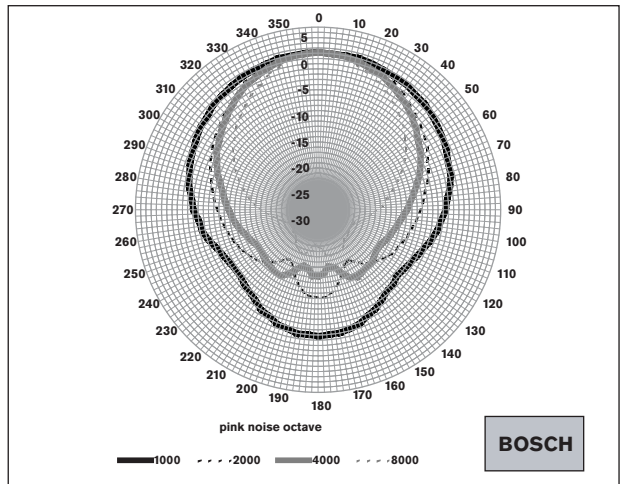

ABS Cabinet Loudspeakers

en | Instructions for Use
LB2-UC15-x
LB2-UC30-x

BOSCH

Technical performance acc. to IEC 60268-5 - LB2-UC15-x

Electrical	
Maximum power	22.5 W
Rated power	15 W (15 - 7.5 - 3.75 - 1.9 W)
Sound pressure level	
at rated power / 1W (1 kHz, 1 m)	98 dB / 86 dB
Opening angle at 1 kHz/4 kHz (-6 dB)	
horizontal	180 / 100 degrees
vertical	168 / 35 degrees
Effective freq. range (-10 dB)	95 Hz to 19,5 Hz
Rated voltage	11 / 70 / 100 V
Rated impedance	8 / 333 / 667 Ohm
Connection	2 m (78.8 in), 2-wire cable
Mechanical	
Dimensions (H x W x D)	205 x 136 x 117 mm (8.07 x 5.35 x 4.60 in)
Speaker diameters	101.6 mm (4") woofer 13 mm (0.51") dome tweeter
Color	Charcoal (RAL 7021) (D) White (RAL 9010) (L)
Material	ABS (cabinet) / Aluminum (front grille)
Weight	1.9 kg (4.18 lb)
Environmental	
Operation temperature	-25 °C to +55 °C (-13 °F to + 131 °F)
Storage temperature	-40 °C to +70 °C (-40 °F to + 158 °F)
Relative humidity	< 95%
Certification and Approvals	
Safety	acc. to EN 60065
Water protection	acc. to EN 60529, IPx4
Self-extinguishing ABS	acc. to UL 94 V 0

Circuit diagram

Frequency response

Polar diagram horizontal
(measured with pink noise)

Polar diagram horizontal
(measured with pink noise)

Polar diagram vertical
(measured with pink noise)

Polar diagram vertical
(measured with pink noise)