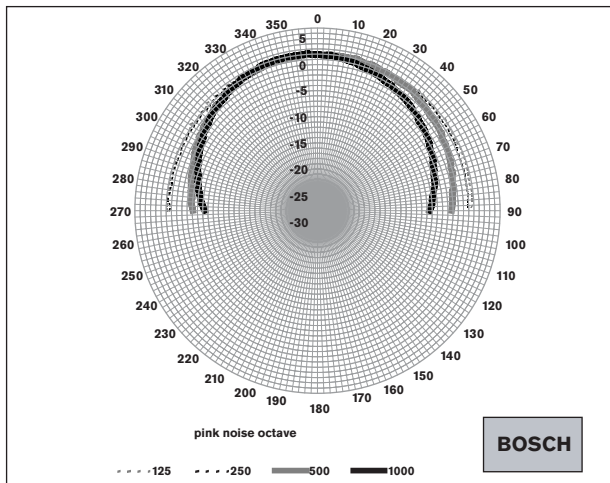

Circuit diagram

Frequency response

Polar diagram horizontal
(measured with pink noise)

Polar diagram horizontal
(measured with pink noise)

Polar diagram vertical
(measured with pink noise)

Polar diagram vertical
(measured with pink noise)

Technical performance acc. to IEC 60268-5 - LB2-UC30-x

Electrical	
Maximum power	45 W
Rated power	30 W (30 - 15 - 7.5 - 3.75 W)
Sound pressure level	
at rated power / 1W (1 kHz, 1 m)	105 dB / 90 dB
Opening angle at 1 kHz/4 kHz (-6dB)	
horizontal	160 / 80 degrees
vertical	150 / 90 degrees
Effective freq. range (-10 dB)	100 Hz to 18.5 kHz
Rated voltage	15.5 / 70 / 100 V
Rated impedance	8 / 167 / 333 Ohm
Connection	2 m (78.8 in), 2-wire cable
Mechanical	
Dimensions (H x W x D)	250 x 160 x 140 mm (9.84 x 6.30 x 5.51 in)
Speaker diameters	127 mm (5") woofer 13 mm (0.51") dome tweeter
Color	Charcoal (RAL 7021) (D) White (RAL 9010) (L)
Material	ABS (cabinet) / Aluminum (front grille)
Weight	2.4 kg (5.29 lb)
Environmental	
Operation temperature	-25 °C to +55 °C (-13 °F to +131 °F)
Storage temperature	-40 °C to +70 °C (-40 °F to +158 °F)
Relative humidity	< 95%
Certification and Approvals	
Safety	acc. to EN 60065
Water protection	acc. to EN 60529, IPx4
Self-extinguishing ABS	acc. to UL 94 V 0