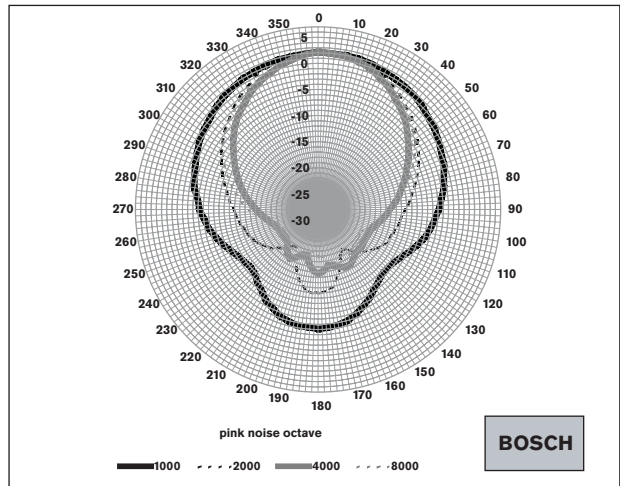

Circuit diagram

Frequency response

Polar diagram horizontal
(measured with pink noise)

Polar diagram horizontal
(measured with pink noise)

Polar diagram vertical
(measured with pink noise)

Polar diagram vertical
(measured with pink noise)

Technical performance acc. to IEC 60268-5 - LB2-UC30-x

Electrical	
Maximum power	45 W
Rated power	30 W (30 - 15 - 7.5 - 3.75 W)
Sound pressure level	
at rated power / 1W (1 kHz, 1 m)	105 dB / 90 dB
Opening angle at 1 kHz/4 kHz (-6dB)	
horizontal	160 / 80 degrees
vertical	150 / 90 degrees
Effective freq. range (-10 dB)	100 Hz to 18.5 kHz
Rated voltage	15.5 / 70 / 100 V
Rated impedance	8 / 167 / 333 Ohm
Connection	2 m (78.8 in), 2-wire cable
Mechanical	
Dimensions (H x W x D)	250 x 160 x 140 mm (9.84 x 6.30 x 5.51 in)
Speaker diameters	127 mm (5") woofer 13 mm (0.51") dome tweeter
Color	Charcoal (RAL 7021) (D) White (RAL 9010) (L)
Material	ABS (cabinet) / Aluminum (front grille)
Weight	2.4 kg (5.29 lb)
Environmental	
Operation temperature	-25 °C to +55 °C (-13 °F to +131 °F)
Storage temperature	-40 °C to +70 °C (-40 °F to +158 °F)
Relative humidity	< 95%
Certification and Approvals	
Safety	acc. to EN 60065
Water protection	acc. to EN 60529, IPx4
Self-extinguishing ABS	acc. to UL 94 V 0