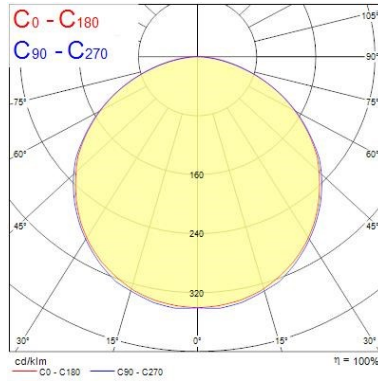

LumiStrip LumiStrip IP20 5M NW 3036881

PHOTOMETRY

0.5	1.57 1.56	E(0°) E(C90) E(C0)	236 15 15
1.0	3.14 3.13	E(0°) E(C90) E(C0)	59 5 5
1.5	4.71 4.69	E(0°) E(C90) E(C0)	26 2 2
2.0	6.28 6.25	E(0°) E(C90) E(C0)	15 1 1
2.5	7.85 7.82	E(0°) E(C90) E(C0)	9 1 1
3.0	9.42 9.38	E(0°) E(C90) E(C0)	7 1 1

Distance [m]   Cone diameter [m]   Illuminance [lx]

— C0 - C180 (Half beam angle: 114.8°)
— C90 - C270 (Half beam angle: 115.0°)

TECHNICAL DRAWINGS