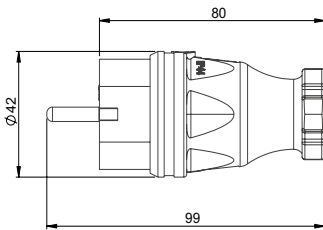

### Rubber plug IP44

• Insert: polyamide

IP44 splashproof

Insert:	acc. Austrian/German system	dual earthing system	acc. Belg./French System
Polyamide	0511-s	0521-s	0531-s
pack.unit:	30	30	30

### Solid rubber plug IP44

• Insert: rubber

IP44 splashproof

Insert:	acc. Austrian/German system	dual earthing system	acc. Belg./French System
Rubber	0512-s	0522-s	0532-s
pack.unit:	30	30	30

### Angled plug (rubber / solid rubber) IP44

IP44 splashproof

Insert:	acc. Austrian/German system	dual earthing system	acc. Belg./French System
Polyamide	05811-s	05821-s	05831-s
Rubber	05812-s	05822-s	05832-s
pack.unit	30	30	30