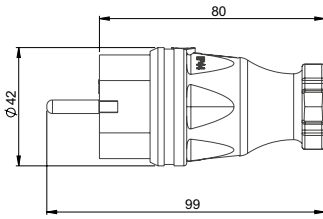

### Rubber plug IP44

• Insert: polyamide

IP44 splashproof

Insert:	acc. Austrian/German system	dual earthing system	acc. Belg./French System
Polyamide	0511-s	0521-s	0531-s
pack.unit:	30	30	30

### Solid rubber plug IP44

• Insert: rubber

IP44 splashproof

Insert:	acc. Austrian/German system	dual earthing system	acc. Belg./French System
Rubber	0512-s	0522-s	0532-s
pack.unit:	30	30	30

### Angled plug (rubber / solid rubber) IP44

IP44 splashproof

Insert:	acc. Austrian/German system	dual earthing system	acc. Belg./French System
Polyamide	05811-s	05821-s	05831-s
Rubber	05812-s	05822-s	05832-s
pack.unit	30	30	30