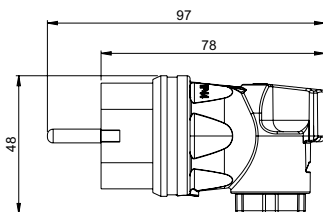

### Solid rubber plug IP44

• Insert: rubber

IP44 splashproof

Insert:	acc. Austrian/German system	dual earthing system	acc. Belg./French System
Rubber	0512-s	0522-s	0532-s
pack.unit:	30	30	30

### Angled plug (rubber / solid rubber) IP44

IP44 splashproof

Insert:	acc. Austrian/German system	dual earthing system	acc. Belg./French System
Polyamide	05811-s	05821-s	05831-s
Rubber	05812-s	05822-s	05832-s
pack.unit	30	30	30