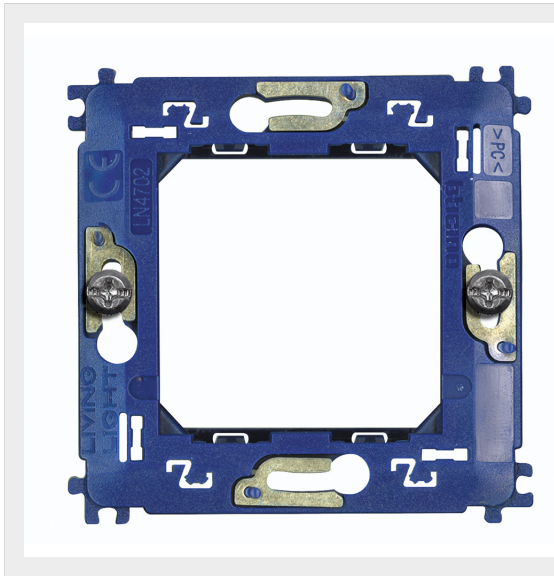

BTICINO > Wiring devices > Livinglight > Supports > Supports

LN4702

Support for round cover plates, square and Living International - fixing with screws - 2 modules

Documentation

 [LivingLight catalogue](#)