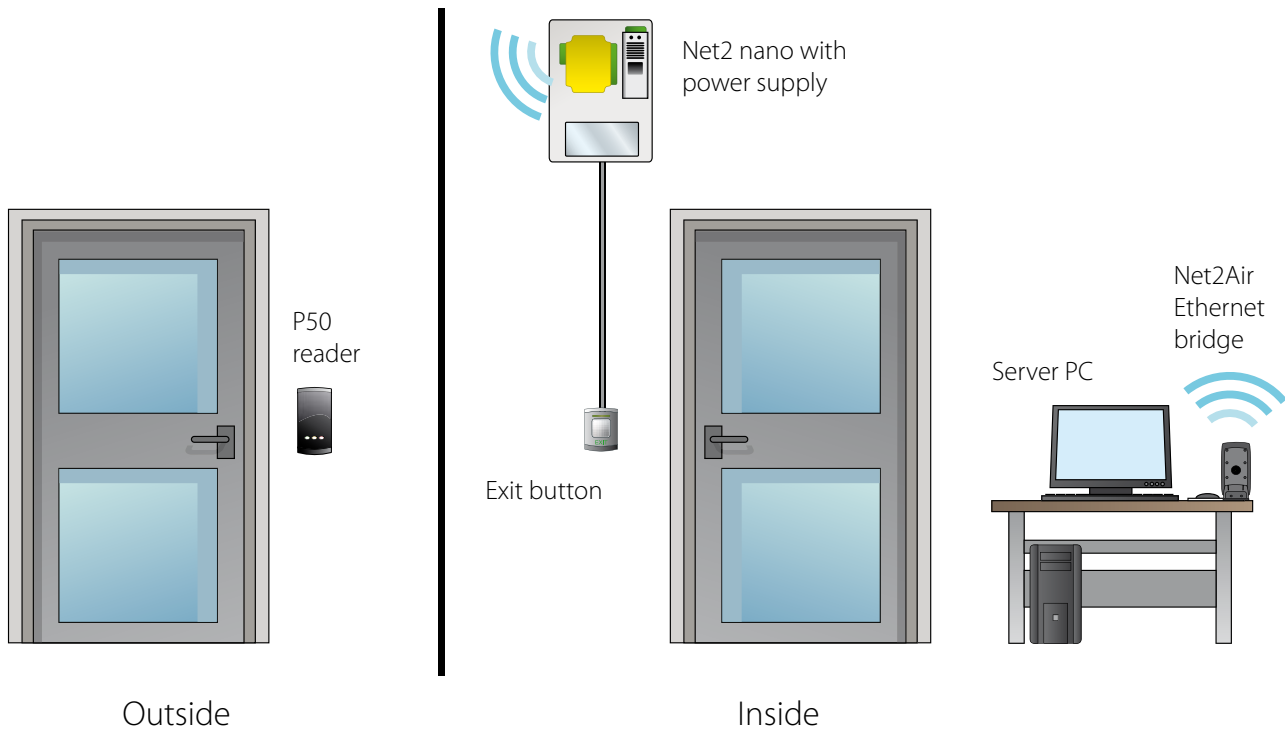

Net2 plus 1 door controller - PoE+, Metal cabinet

Sales code 682-721
 Price £365.00
 More information <http://paxton.info/1299>

Net2 nano

- A wireless single door controller
- Communicates to the server PC using Net2Air technology via a Net2Air bridge
- No cable required between Net2 nano and the server PC, reducing installation time