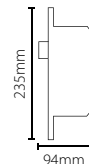

PaxLock - Mortice latch

Sales code 901-020
Price £25.00
More information <http://paxton.info/1824>