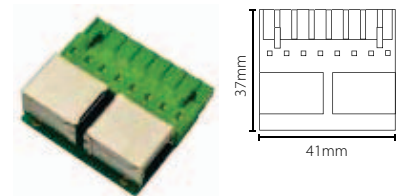

Sales code 325-030
Price £22.00
More information <http://paxton.info/1325>

Compact relay module - Pack of 5