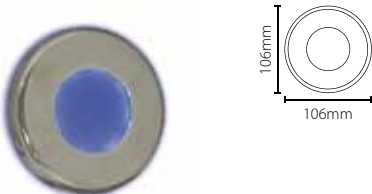

Proximity marine reader - Chrome

Sales code 500-020
Price £220.00
More information <http://paxton.info/1042>