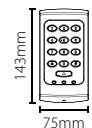

TOUCHLOCK keypad - K50

Sales code 351-110
Price £45.00
More information <http://paxton.info/1049>

TOUCHLOCK keypad - K75

Sales code 371-110
Price £45.00
More information <http://paxton.info/1049>

TOUCHLOCK keypad - K75,
Screw connector