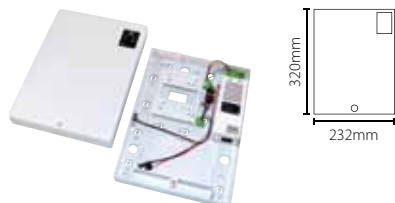

Paxton 12V 2A DC power supply - Plastic cabinet

Sales code 857-250

Price £95.00

More information <http://paxton.info/1249>