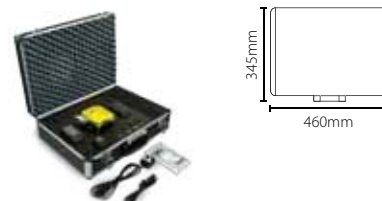

Net2 PaxLock demo case

Sales code 901-999
 Price £250.00
 More information <http://paxton.info/1315>

Net2 plus demo case

Sales code 541-427
 Price £160.00
 More information <http://paxton.info/1315>

Net2 nano demo case