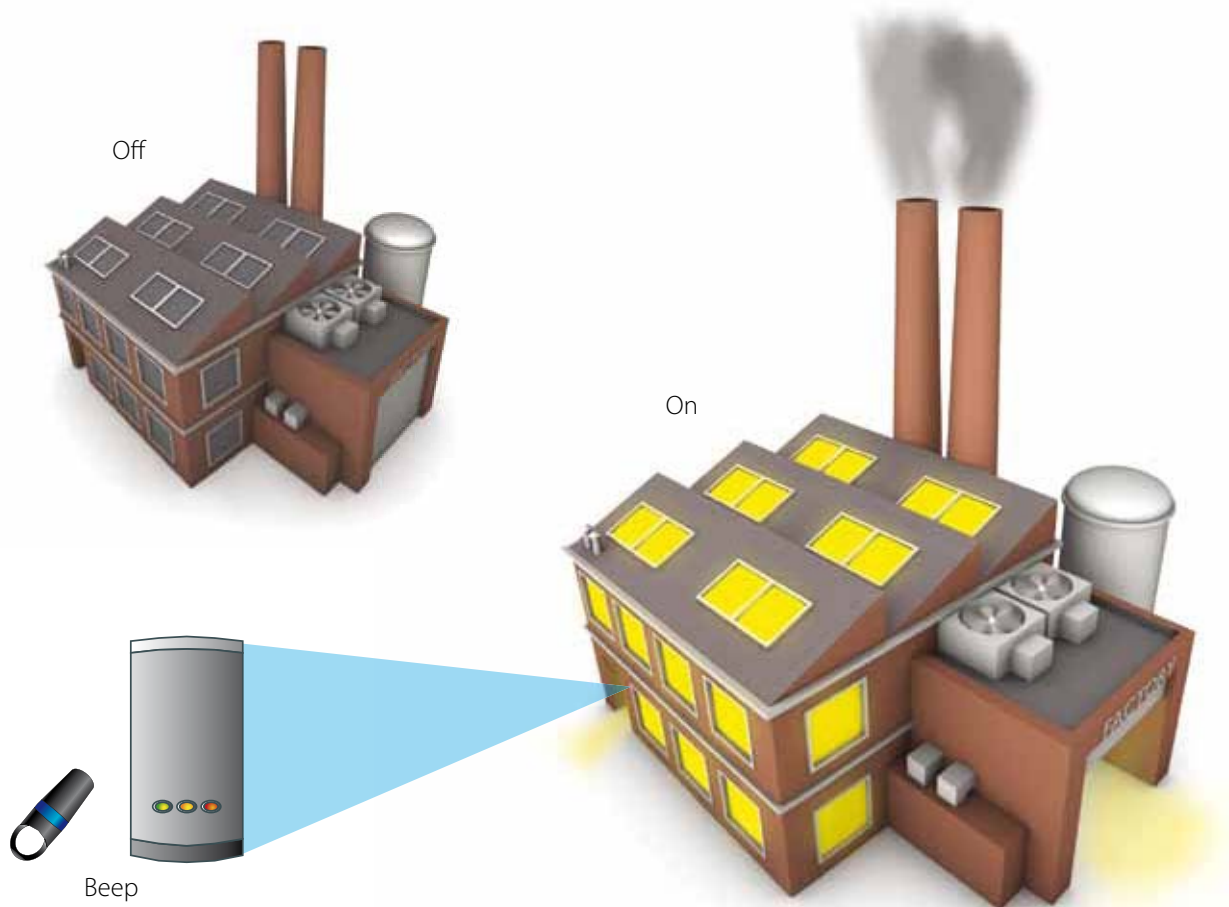

10 Building Control - I/O Board

The Net2 I/O board is a simple, yet powerful addition to the Net2 system. It can be wired alongside a Net2 door controller, to switch power on and off to electrical equipment to save money and energy. The Net2 I/O board can control lighting, heating, water and air-conditioning by using the Triggers and Actions application in the Net2 software. These actions can be programmed for a particular time, or in response to a specific Net2 event.

- Connect directly to a LAN/WAN only
- Enable integration with lighting, heating and more
- 4 inputs and 4 outputs on the Net2 I/O board

Please note, Net2 I/O boards work as part of the Net2 system. They are not door controllers.

When a valid fob is presented to the reader, the I/O board can be programmed to trigger the power to lighting, heating and electrical equipment.

Net2 I/O board	Net2 I/O board - Plastic housing	Net2 I/O board - 12V 2A PSU, Plastic cabinet
Sales code 489-710 Price £245.00 More information http://paxton.info/1343	Sales code 385-710 Price £260.00 More information http://paxton.info/1343	Sales code 411-623 Price £320.00 More information http://paxton.info/1343