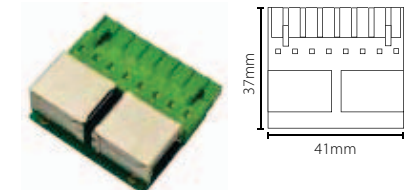

Paxton reader port connector - Pack of 5

Sales code 325-030
Price £22.00
More information <http://paxton.info/1325>