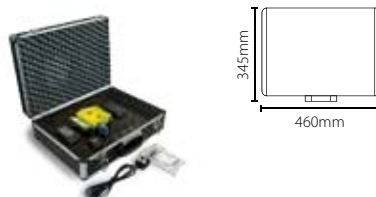

Net2 PaxLock demo case

Sales code 901-999
 Price £250.00
 More information <http://paxton.info/1315>

Net2 plus demo case

Sales code 541-427
 Price £160.00
 More information <http://paxton.info/1315>

Net2 nano demo case