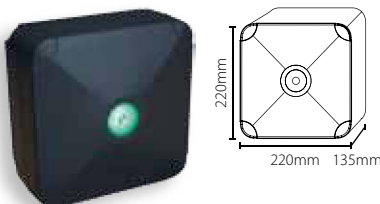

Proximity long range reader

Sales code 313-110
Price £275.00
More information <http://paxton.info/1043>