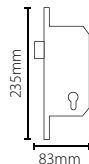

PaxLock Mortice escape sash lock - 72mm centre

Sales code 901-030
Price £60.00
More information <http://paxton.info/1824>