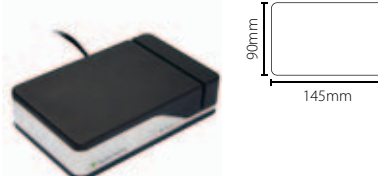

Net2 desktop reader - Proximity and magstripe

Sales code 350-910
 Price £70.00
 More information <http://paxton.info/1009>

Proximity hands free interface - Plastic housing

Sales code 477-222
 Price £110.00
 More information <http://paxton.info/619>