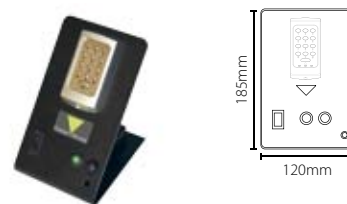

Sales code 519-687
 Price £70.00
 More information <http://paxton.info/1330>

TOUCHLOCK stainless steel keypad demo unit

Sales code 519-688
 Price £70.00
 More information <http://paxton.info/1330>

Compact Easyprox demo unit