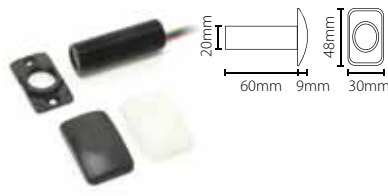

Compact proximity vandal proof reader

Sales code 326-735
Price £190.00
More information <http://paxton.info/1270>