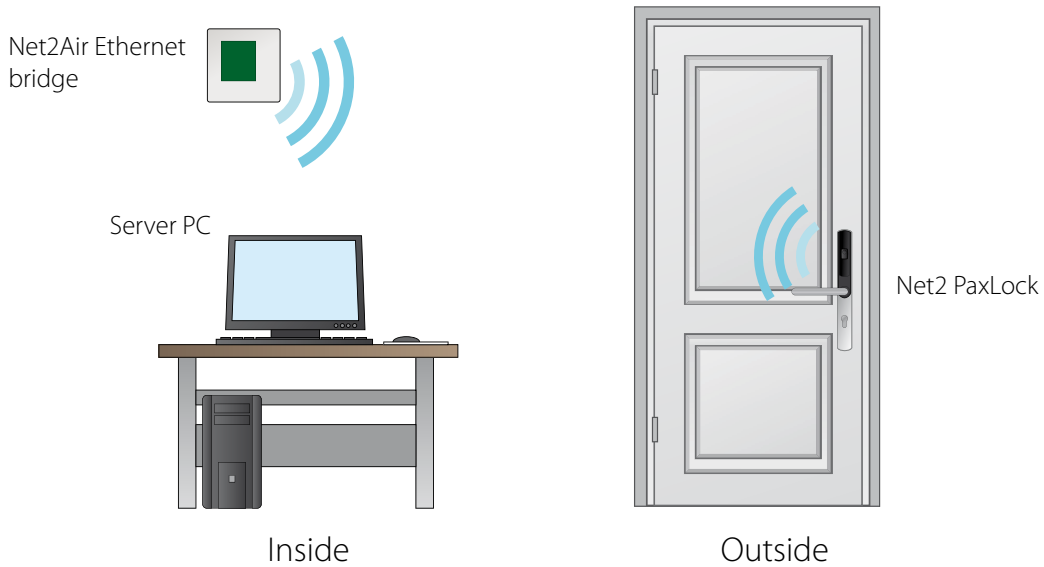

Net2 nano 1 door controller - 12V 2A PSU, Plastic cabinet

Sales code 654-772
Price £275.00
More information <http://paxton.info/1294>

8 Wireless Controllers - Net2 PaxLock

Net2 PaxLock

- A wireless networked access control system in a slimline door handle
- Manage reports in the Net2 software in real time
- Communicates to the server PC using Net2Air technology via a Net2Air bridge
- Full battery management system
- Mifare or Net2 Proximity compatible versions available