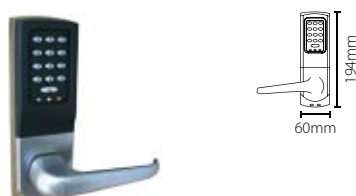

Compact Easyprox keypad

Sales code 746-583
Price £295.00
More information <http://paxton.info/1275>