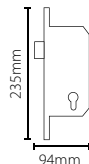

PaxLock - Mortice sash lock - 72mm centre

Sales code 901-010
Price £25.00
More information <http://paxton.info/1824>