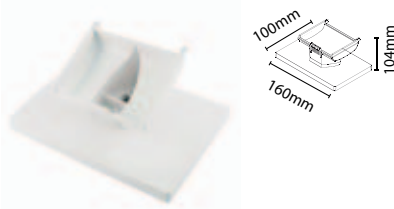

Net2 Entry - Monitor desk-mount stand

Sales code 337-847
Price £15.00
More information <http://paxton.info/1893>