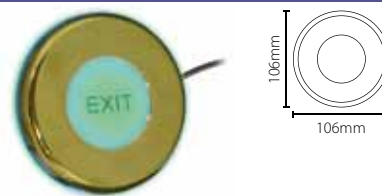

Paxton marine exit button - Brass

Sales code 593-741

Price £110.00

More information <http://paxton.info/188>