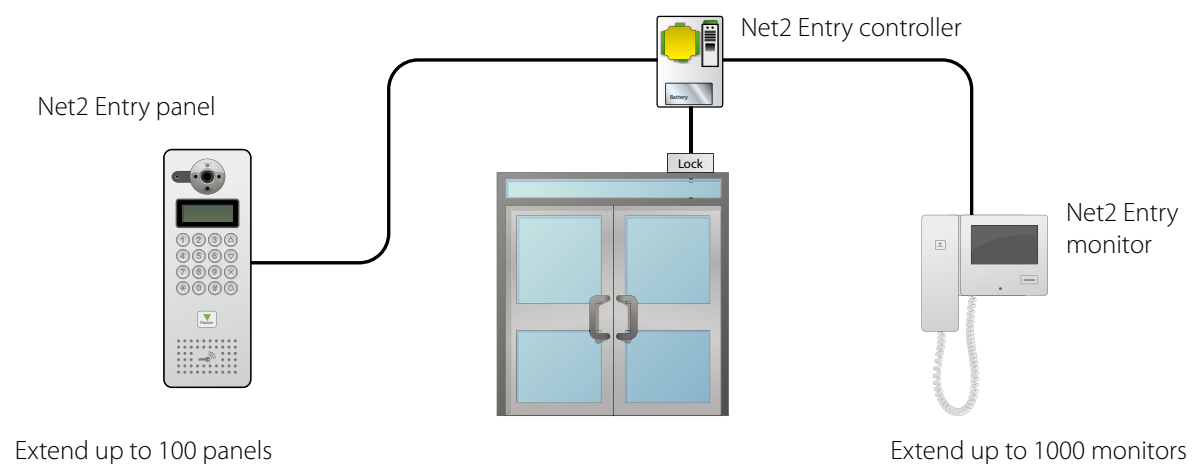

Sales code 519-222
 Price £80.00
 More information <http://paxton.info/1708>

Door Entry

24 Door Entry

Net2 Entry - A smart, simple door entry system

Net2 Entry is a door entry system that works standalone or alongside Net2 access control, combining door entry with key features of Net2. Net2 Entry is a scalable solution, allowing expansion of up to a hundred panels and thousands of monitors.

- Just 3 simple components
- Units auto detect on setup
- Easy plug and play expansion
- Intuitive, touchscreen monitor
- Smart and robust panel
- Only one type of cable needed

Net2 Entry - Panel

Sales code 337-837
 Price £385.00
 More information <http://paxton.info/1893>