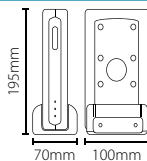

These components are used to enable accurate installation of our wireless products.

Net2Air bridge - USB

Sales code 477-268
Price £105.00
More information <http://paxton.info/1382>

Net2Air bridge - Ethernet, PoE, Plastic housing