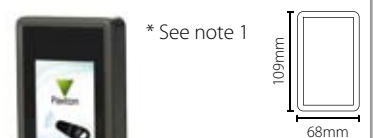

Proximity LCD reader

* See note 1
Sales code 380-127
Price £300.00
More information <http://paxton.info/1098>

* Note 1. An LCD reader image uploader, USB (Sales code 380-592) is required to upload custom images to the reader.