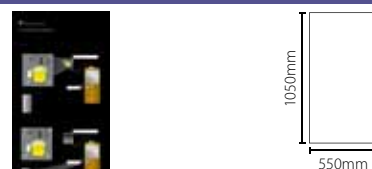

Switch2 demo board

Sales code 121-009
Price £220.00
More information <http://paxton.info/1309>