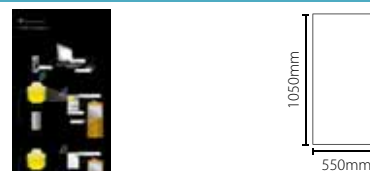

Net2 demo board - Net2 nano

Sales code 121-004
Price £220.00
More information <http://paxton.info/1304>