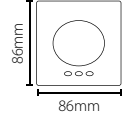

Proximity architectural reader
-Matt black, Gunmetal grey or
Satin chrome

Sales code 360-864BL/GG/SC
Price £220.00
More information <http://paxton.info/1045>

Proximity architectural reader
insert - Wood

Sales code 361-001
Price £55.00
More information <http://paxton.info/1045>

Proximity architectural reader
insert - Stone

Sales code 361-002
Price £55.00
More information <http://paxton.info/1045>

Proximity architectural reader
insert - Glass with logo

Sales code 361-003
Price £55.00
More information <http://paxton.info/1045>

Proximity backbox reader, Mifare

Sales code 371-125
Price £150.00
More information <http://paxton.info/1766>

Proximity backbox reader - Black
or White

Sales code 370-225BL/WT
Price £150.00
More information <http://paxton.info/1041>

CARDLOCK reader - Satin
chrome

Sales code 409-711SC
Price £125.00
More information <http://paxton.info/1048>

CARDLOCK reader - Black plastic

Sales code 266-898
Price £66.00
More information <http://paxton.info/1047>

TOUCHLOCK keypad - K38

Sales code 331-110
Price £45.00
More information <http://paxton.info/1049>

TOUCHLOCK keypad - K50

Sales code 351-110
Price £45.00
More information <http://paxton.info/1049>

TOUCHLOCK keypad - K75

Sales code 371-110
Price £45.00
More information <http://paxton.info/1049>

TOUCHLOCK keypad - K75,
Screw connector

Sales code 371-120
Price £45.00
More information <http://paxton.info/1049>