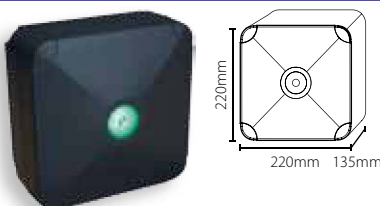

Proximity long range reader

Sales code 313-110
Price £275.00
More information <http://paxton.info/1043>