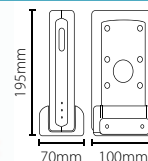

Net2Air site surveyor kit

Sales code 690-200
Price £55.00
More information <http://paxton.info/1001>

These products may be used with Net2 PaxLock to aid installation on a variety of doors.