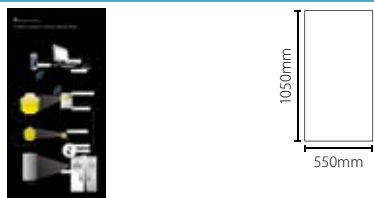

Net2 demo board - Hands free

Sales code 121-002
Price £220.00
More information <http://paxton.info/1304>