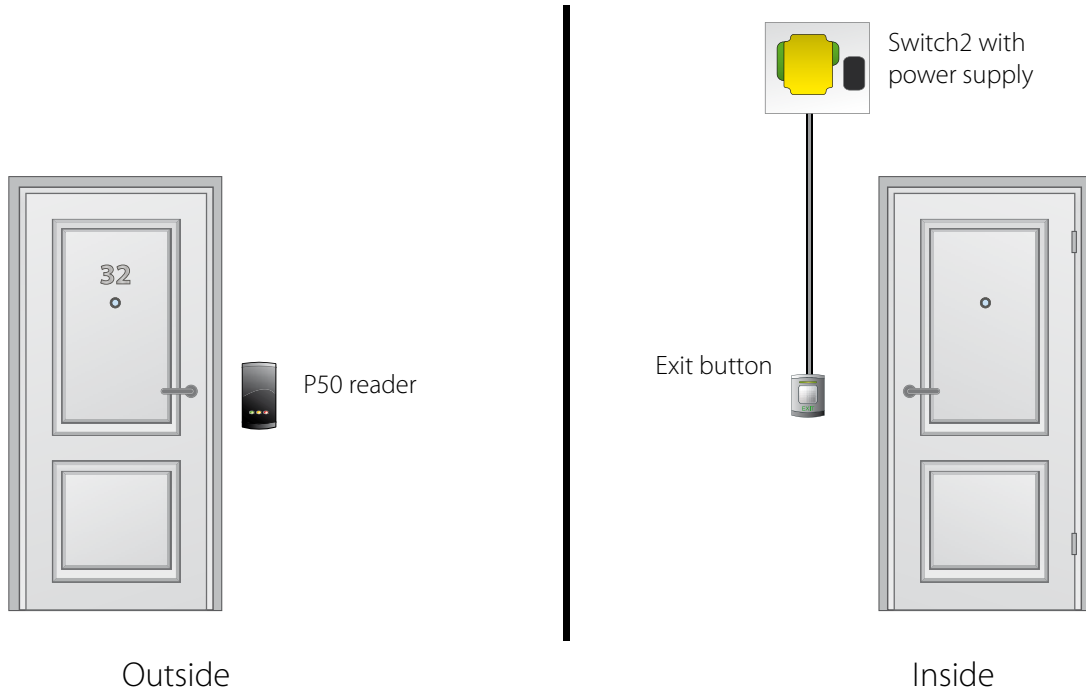

Sales code 337-847
 Price £15.00
 More information <http://paxton.info/1893>

Standalone Access Control

28 Standalone - Switch2

Switch2

Switch2 is a standalone system that comes as a separate single door controller and reader. The door controller is fitted on the secure side of the door, with the reader fitted on the other side. Switch2 offers a secure solution for customers wishing to control door access, who do not need the reports on users' movements provided by a PC based access control system.