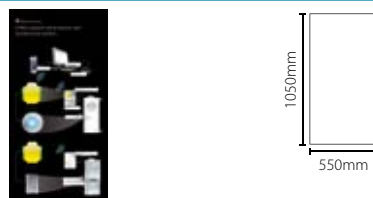

Net2 demo board - Special readers

Sales code 121-007
Price £220.00
More information <http://paxton.info/1304>