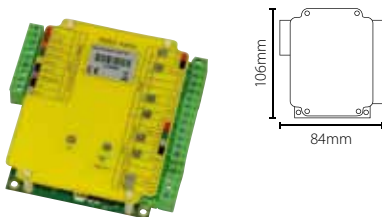

Net2 nano 1 door controller

Sales code 654-943
Price £200.00
More information <http://paxton.info/1294>