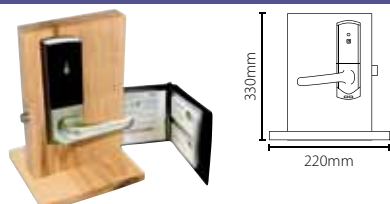

You can use our demo products to show your customers the real benefits of Paxton systems.

Proximity demo unit

Sales code 519-686
 Price £70.00
 More information <http://paxton.info/1330>

TOUCHLOCK demo unit

Sales code 519-687
 Price £70.00
 More information <http://paxton.info/1330>

TOUCHLOCK stainless steel keypad demo unit

Sales code 519-688
 Price £70.00
 More information <http://paxton.info/1330>

Compact Easyprox demo unit