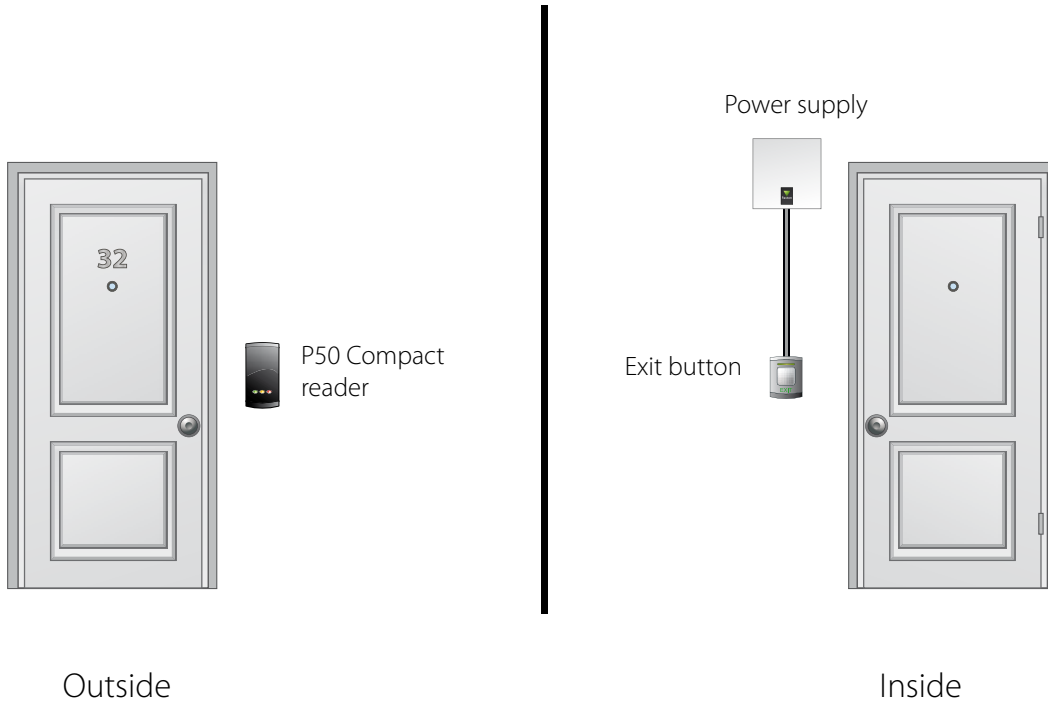

TOUCHLOCK stainless steel keypad - K75, Screw connector

Sales code 372-120
 Price £80.00
 More information <http://paxton.info/1050>

Compact

Compact is a standalone solution where all the electronics are housed within the reader. Compact is suitable for low security internal doors requiring a cost-effective solution.