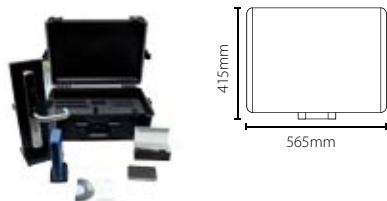

Net2 PaxLock demo case

Sales code 901-999
 Price £250.00
 More information <http://paxton.info/1315>

Net2 plus demo case

Sales code 541-427
 Price £160.00
 More information <http://paxton.info/1315>

Net2 nano demo case