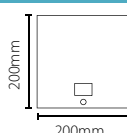

Sales code 371-125
Price £150.00
More information <http://paxton.info/1766>

Net2 caller ID reader - Plastic
housing