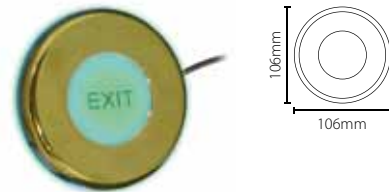

Paxton marine exit button - Brass

Sales code 593-741
Price £110.00
More information <http://paxton.info/188>