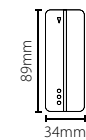

Sales code 370-225BL/WT
Price £150.00
More information <http://paxton.info/1041>

CARDLOCK reader - Satin
chrome

Sales code 409-711SC
Price £125.00
More information <http://paxton.info/1048>

CARDLOCK reader - Black plastic