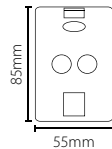

Switch2 hands free keycard - Green, pack of 10

Sales code 870-010G
 Price £330.00
 More information <http://paxton.info/1424>

These accessories are for use with Switch2 and Compact systems.

Paxton exit button - E38