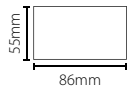

CARDLOCK 100 card starter pack

Sales code 850-100
Price £165.00
More information <http://paxton.info/1416>