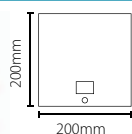

Net2Air bridge - Ethernet, PoE, Plastic housing

Sales code 477-901
Price £180.00
More information <http://paxton.info/1387>