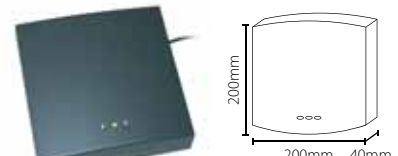

Proximity reader - P200, Metal mount

Sales code 324-110
 Price £110.00
 More information <http://paxton.info/1038>

Proximity keypad - KP50

Sales code 355-110
 Price £135.00
 More information <http://paxton.info/1051>