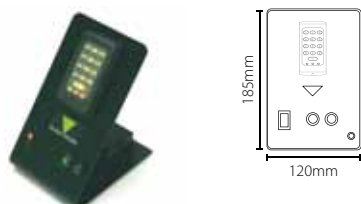

TOUCHLOCK demo unit

Sales code 519-687
Price £70.00
More information <http://paxton.info/1330>