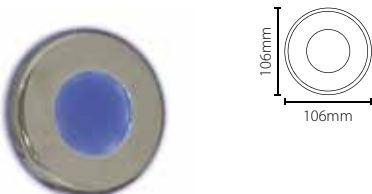

Proximity marine reader - Chrome

Sales code 500-020
Price £220.00
More information <http://paxton.info/1042>