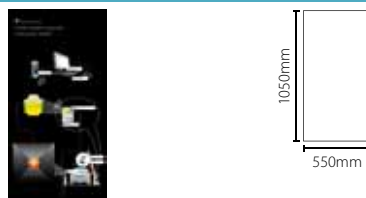

Net2 demo board - Long range reader

Sales code 121-003
Price £220.00
More information <http://paxton.info/1304>