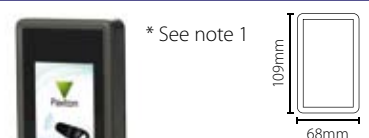

Proximity LCD reader

* See note 1
Sales code 380-127
Price £300.00
More information <http://paxton.info/1098>

* Note 1. An LCD reader image uploader, USB (Sales code 380-592) is required to upload custom images to the reader.