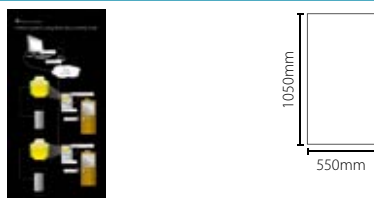

Net2 demo board - Net2 plus

Sales code 121-005
Price £220.00
More information <http://paxton.info/1304>