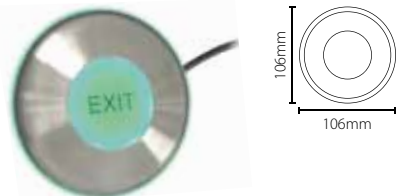

Paxton marine exit button

Sales code 593-721
Price £110.00
More information <http://paxton.info/188>