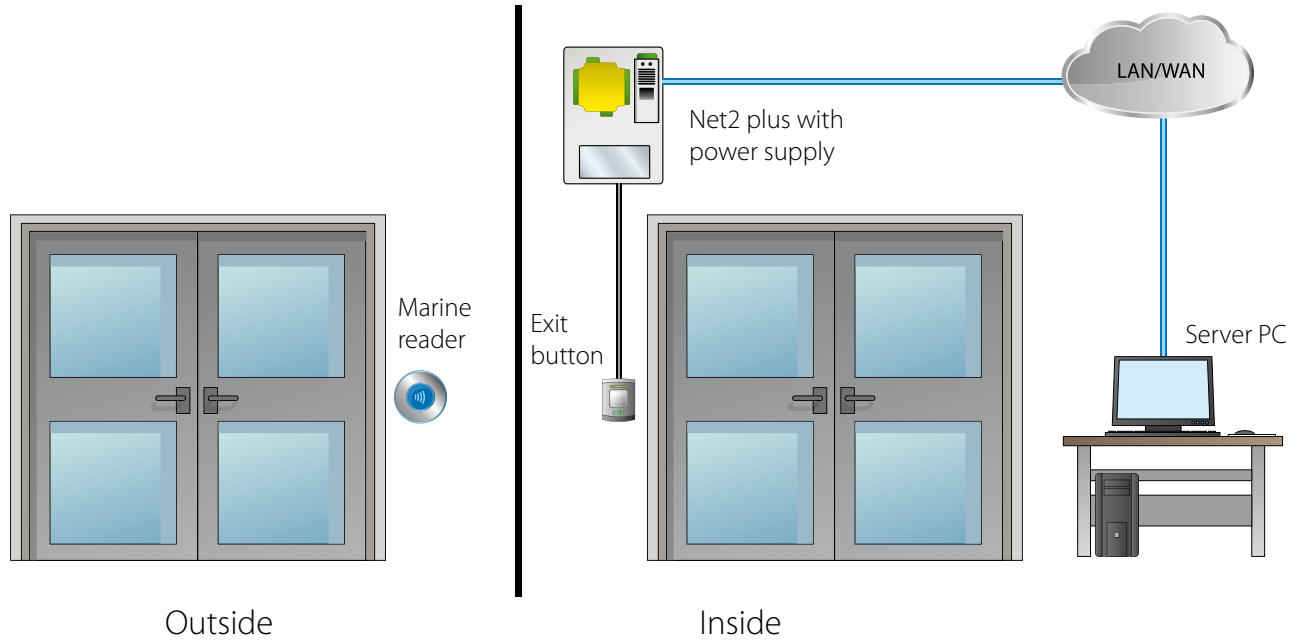

Door Entry

Our door entry system, Net2 Entry, is an advanced one cable door entry system with built-in access control capabilities.

Standalone Access Control

Our standalone access control is a non-networked system made up of readers or simple door controllers located at each door. Standalone systems are administered via the use of tokens or card packs.

We have two types of Standalone system, Compact and Switch 2.

New in this edition

Net2 Entry

Our smart, simple door entry solution, Net2 Entry comprises 3 components that auto-detect on set up, using just Cat5 cable. Net2 Entry easily integrates with Net2 access control.

The Net2 Entry Demo Case

A demonstration version of a Net2 Entry system in a smart, robust case. It is a great sales tool to show your customers what Net2 Entry can do for them.

Biometric Integration

Net2 Pro and Lite software with ievio biometric fingerprint reader integration.

Networked Access Control

6 Wired Controllers - Net2 Plus

Net2 plus

- A networked IP ready single door controller
- On-board TCP/IP connection allows direct connection to a network
- Can connect together with dedicated RS485 network