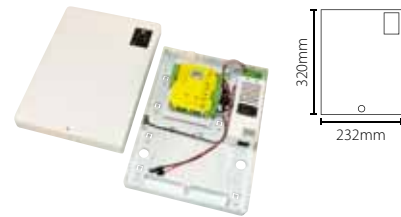

Net2 nano 1 door controller - 12V 2A PSU, Plastic cabinet

Sales code 654-772
Price £275.00
More information <http://paxton.info/1294>

8 Wireless Controllers - Net2 PaxLock

Net2 PaxLock

- A wireless networked access control system in a slimline door handle
- Manage reports in the Net2 software in real time
- Communicates to the server PC using Net2Air technology via a Net2Air bridge
- Full battery management system
- Mifare or Net2 Proximity compatible versions available