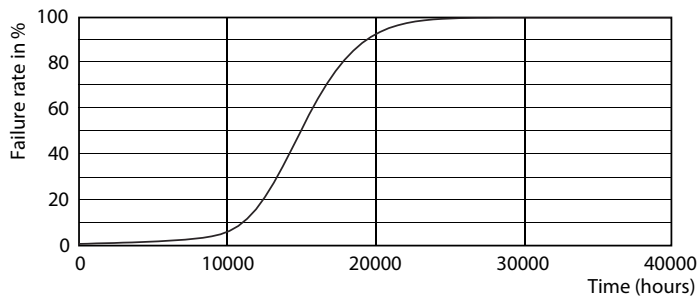

Lifetime

LEDbulb 60W E14 827 FR B38