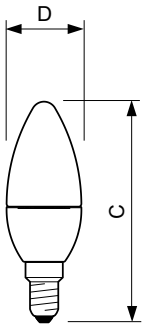

### Product data

General Information	
Cap-Base	E14 [ E14]
Reddot Design Award Winner mark	Reddot Design Award Winner 2016
RoHS mark	RoHS mark
Nominal Lifetime (Nom)	15000 h
Switching Cycle	50000X
Technical Type	5.5-40W
Light Technical	
Color Code	827 [ CCT of 2700K]
Luminous Flux (Nom)	470 lm
Luminous Flux (Rated) (Nom)	470 lm
Color Designation	Warm White (WW)
Correlated Color Temperature (Nom)	2700 K
Luminous Efficacy (rated) (Nom)	85.45 lm/W
Color Consistency	<6
Color Rendering Index (Nom)	80

## Dimensional drawing

LED ND 5.5-40W E14 827 220-240V B35 FR

Product	D	C
LED candle/luster CorePro candle ND 5.5-40W E14 827 B35 FR	35 mm	106 mm