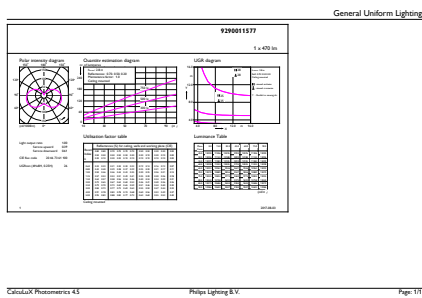

Standard LED candles & lusters

Controls and Dimming

Dimmable	No

Mechanical and Housing

Bulb Finish	Frosted

Approval and Application

Energy Efficiency Label (EEL)	A+
Energy Consumption kWh/1000 h	6 kWh

Product Data

Full product code	871829176238600

Order product name	LED candle/luster CorePro candle ND 5.5-40W E14 827 B35 FR
EAN/UPC - Product	8718291762386
Order code	929001157702
Numerator - Quantity Per Pack	1
Numerator - Packs per outer box	10
Material Nr. (12NC)	929001157702
Net Weight (Piece)	0.040 kg

Dimensional drawing

Product	D	C
LED candle/luster CorePro candle ND 5.5-40W E14 827 B35 FR	35 mm	106 mm

Photometric data

CorePro LEDcandle 40W E14 827 FR B35 ND