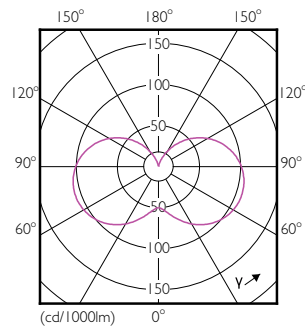

CorePro LEDcandle 40W E14 827 FR B35 ND