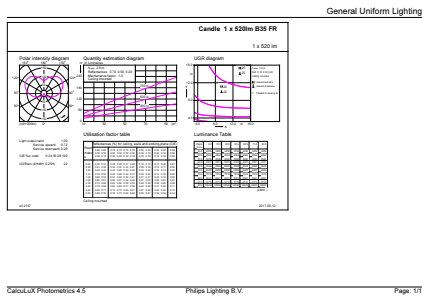

CorePro LEDcandle

Código de encomenda	54356600
Numerador – Quantidade por embalagem	1
Numerador – Embalagens por caixa exterior	10
N.º material (12NC)	929001205802

Peso líquido (Peça)	0,040 kg

Desenho dimensional

Product	D	C
CorePro LEDcandle ND 5.5-40W E14 840 B35 FR	35 mm	106 mm

Dados fotométricos

CorePro LEDcandle 40W E14 840 FR B35