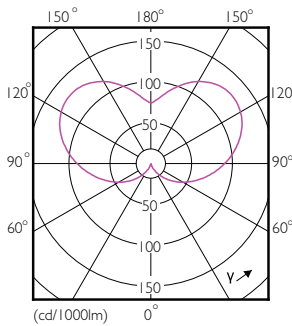

Dados fotométricos

CorePro LEDcandle 40W E14 840 FR B35