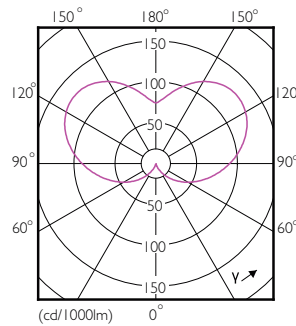

Dados fotométricos

CorePro LEDcandle 25W E14 840 FR B35