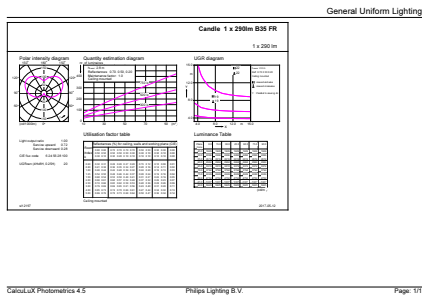

CorePro LEDcandle

Código de encomenda	54348100
Numerador – Quantidade por embalagem	1
Numerador – Embalagens por caixa exterior	10
N.º material (12NC)	929001205602

Peso líquido (Peça)	0,040 kg

Desenho dimensional

Product	D	C
CorePro LEDcandle ND 3.5-25W E14 840 B35 FR	35 mm	106 mm

Dados fotométricos

CorePro LEDcandle 25W E14 840 FR B35