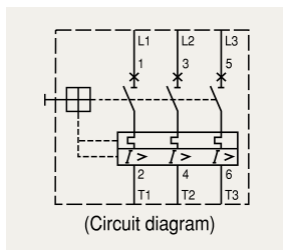

Selection guide

Standard type

- Adjustable thermal release
- Magnetic release 13 I_e max.
- Trip class 10
- Ambient temperature compensation
- Protective function
 - phase-failure
 - short circuit
 - overload