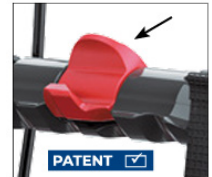

Proven and secure "Click & Safe" locking system