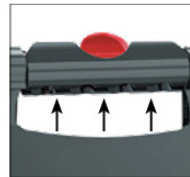

Ergonomic handle grips for lifting and carrying