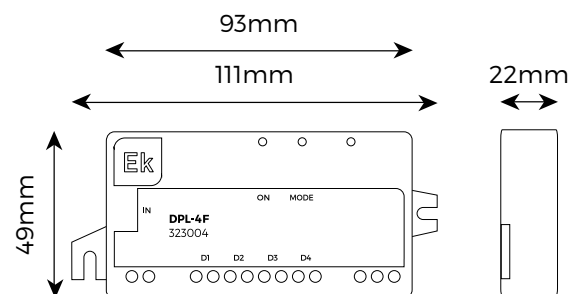

EKSELANS BY ITS

2 WIRES VIDEO DOOR ENTRY SYSTEM WITH MIFARE RFID ACCESS CONTROL

DPL-4 · DPL-4F

- ✓ 4 outputs floor splitters
- ✓ cascable and terminal models
- ✓ Splitting isolation and electrical protection for all apartment systems in the building
- ✓ Use DPL-4F terminal splitter as last splitter to close the line

DPL-4 / DPL-4F

TECHNICAL INFORMATION

REFERENCE		DPL-4	DPL-4F
Code		323003	323004
DC power supply	Vdc	24	
Input terminals		2 x BUS	
Output terminals		2 x BUS	
Terminales de salida a monitores		8 x BUS	
Fixing		2 fixing points	
Temperatura de trabajo	°C	-10 /+40	
Working temperature	% Hum	10 / 90	
Working humidity range	mm	49 x 111 x 22	