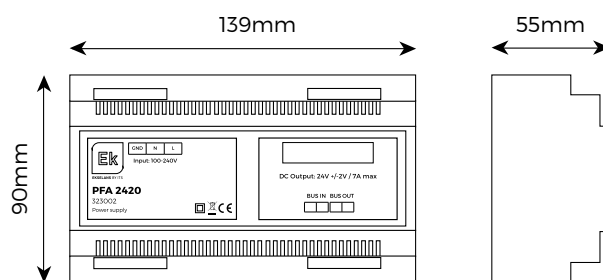

# 2 WIRES VIDEO DOOR ENTRY SYSTEM WITH MIFARE RFID ACCESS CONTROL

**PFA 2420**

- ✓ 2 wires BUS system power supply
- ✓ Central system power supply. PCD-E outdoor panel and DPL-4/DPL-4F splitters intercom module

## TECHNICAL INFORMATION

REFERENCIA		PFA 2420
Code		323002
Input voltage	Vac / Hz	100-240 / 50-60
Output voltage	Vdc	24
Maximum output current	A	2
Maximum power	W	48
Primary electrical terminals		L, N, GND
Secondary electrical terminals		4 x BUS
Fixing		DIN Rail (7 <b>módulos</b> ) / Wall mounting
Working temperature	°C	-10 /+40
Working humidity range	% Hum	10 / 90