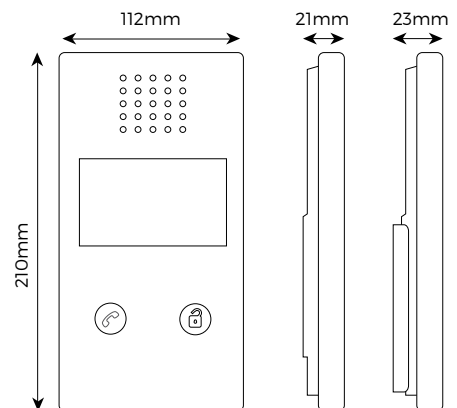

EKSELANS BY ITS

2 WIRES VIDEO DOOR ENTRY SYSTEM WITH MIFARE RFID ACCESS CONTROL

MON 43V

- ✓ High quality 4,3" color display
- ✓ Hands-free
- ✓ Outdoor monitoring using the outdoor panel camera
- ✓ Outdoor monitoring using the outdoor panel camera

MON 43V

Lateral con
y sin soporte

TECHNICAL INFORMATION

REFERENCE		MON 43V
Code		321008
Screen format	Ratio / "	16:9 / 4,3
Screen size	mm	95 x 54
Screen resolution	Pixels	480 x 272
Tamaño punto	mm	0,10 x 0,37
Ajuste volumen de tono		Yes
Ajuste volumen de voz		Yes
Ajuste brillo		Yes
Ajuste contraste		Yes
Monitoring time	s	-45
Speaking time	s	-45
Terminals		BUS, BUS
Voltage feeding	Vdc	24
Consumption (Standby)	W	<0,4
Consumption (Working)	W	<5
Working temperature	°C	-10 ~ +40
Working humidity range	% Hum	10 ~ 90