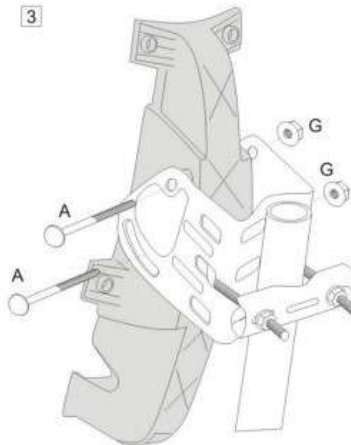

**A/F046PL**

1/2

<b>A</b>		M8 x 70 Oval head, short neck	2
<b>B</b>		M6 x 30 Oval head, short neck	1
<b>C</b>		M6 x 12 Combi	4
<b>D</b>		M4 x 18 Combi	1
<b>E</b>		M6 nut sext	4
<b>F</b>		M6 nut	1
<b>G</b>		M8 nut	4/6