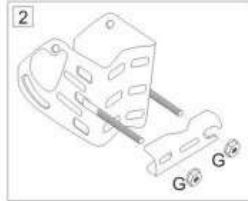

**A/F046PL**

1/2

<b>A</b>		M8 x 70 Oval head, short neck	2
<b>B</b>		M6 x 30 Oval head, short neck	1
<b>C</b>		M6 x 12 Combi	4
<b>D</b>		M4 x 18 Combi	1
<b>E</b>		M6 nut sext	4
<b>F</b>		M6 nut	1
<b>G</b>		M8 nut	4/6